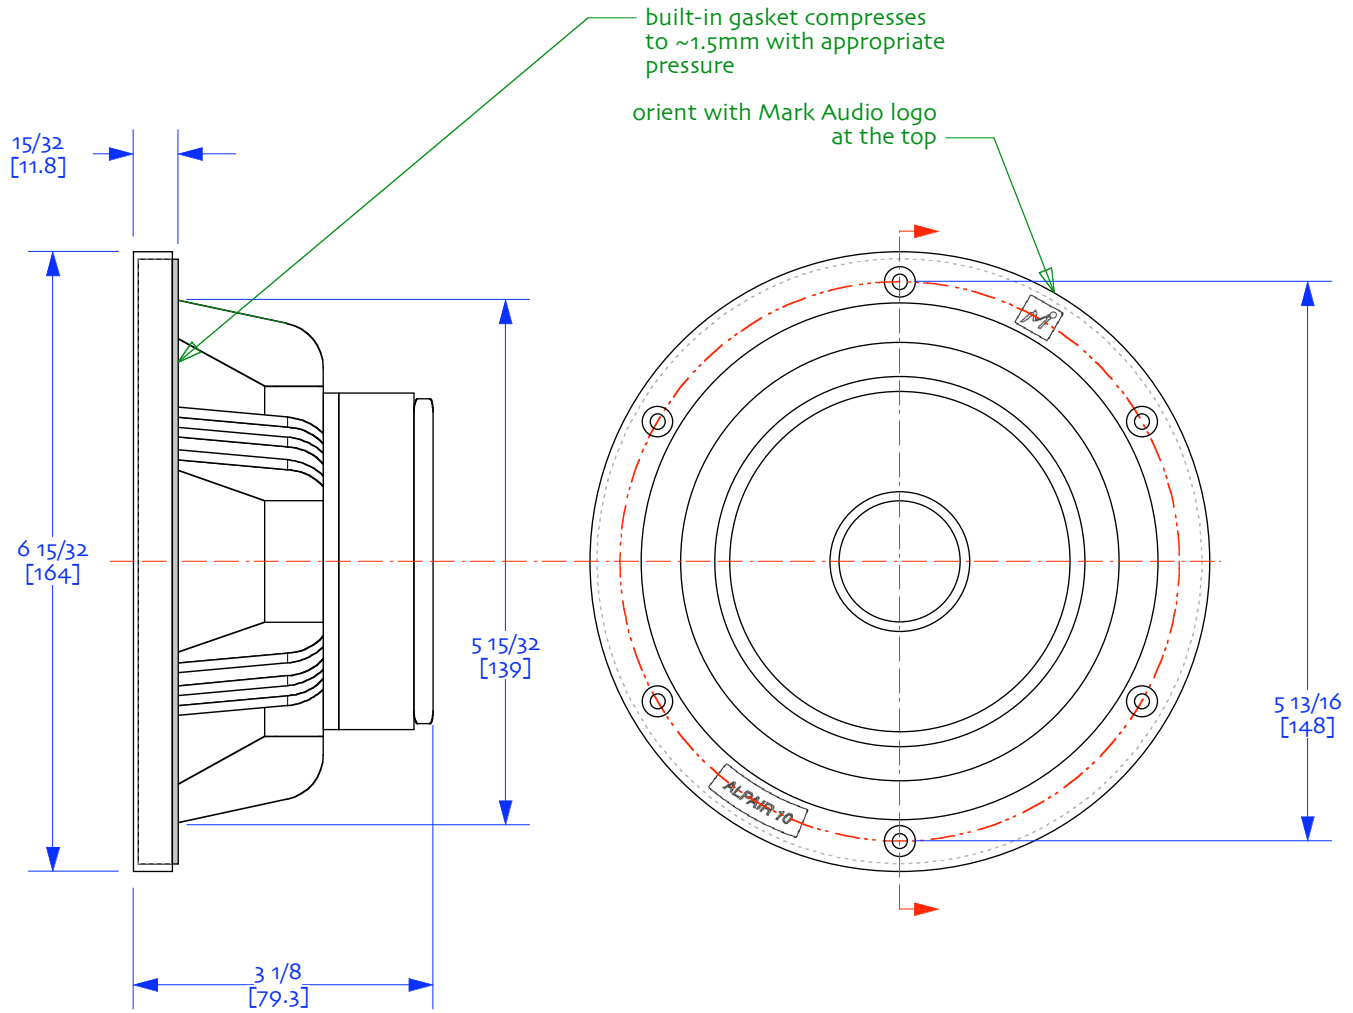

Alpair 10.2
no bezel cover
driver dimensions
drawn by dld | 24-june-2011

Alpair 10.2
 with bezel cover
 driver dimensions
 drawn by dld | 24-june-2011