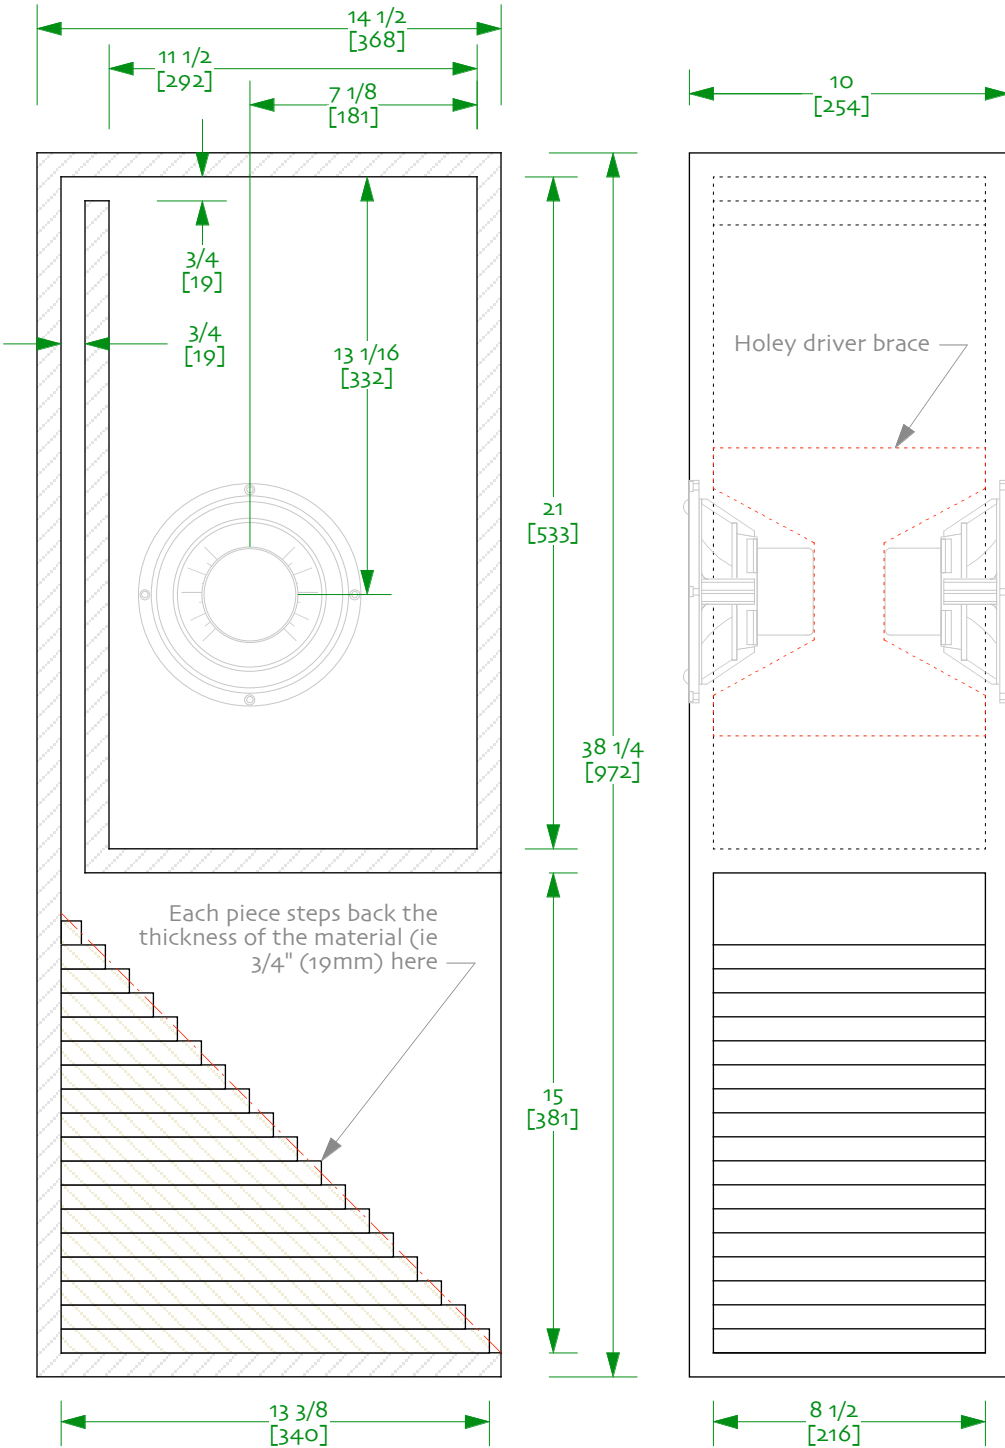

Shadow 0v9 – Companion
Woofer for Calhoun
2 x Adire Extremis N-BVR Horn

designed by Scott Lindgren
drawn by dld
26-february-2007

Notes:

- 0/ drawn using 3/4" (19mm) material
- 1/ drawn as a push-push woofer, for 2.5 way or MTM use drivers can be placed on front or side + front
- 3/ suggested driver position uses golden ratio