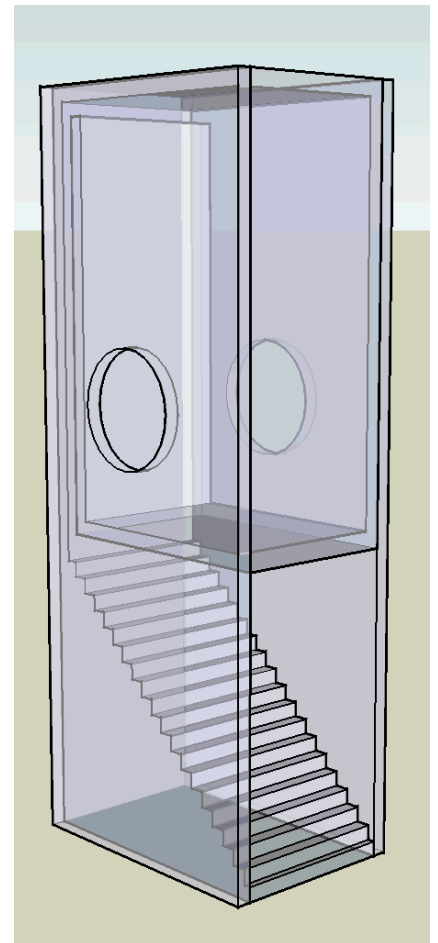

Shadow 0v9 – Companion
Woofer for Calhoun
2 x Adire Extremis N-BVR Horn

designed by Scott Lindgren
drawn by dld
26-february-2007

Notes:

- 0/ drawn using 3/4" (19mm) material
- 1/ drawn as a push-push woofer, for 2.5 way or MTM use drivers can be placed on front or side + front
- 3/ suggested driver position uses golden ratio