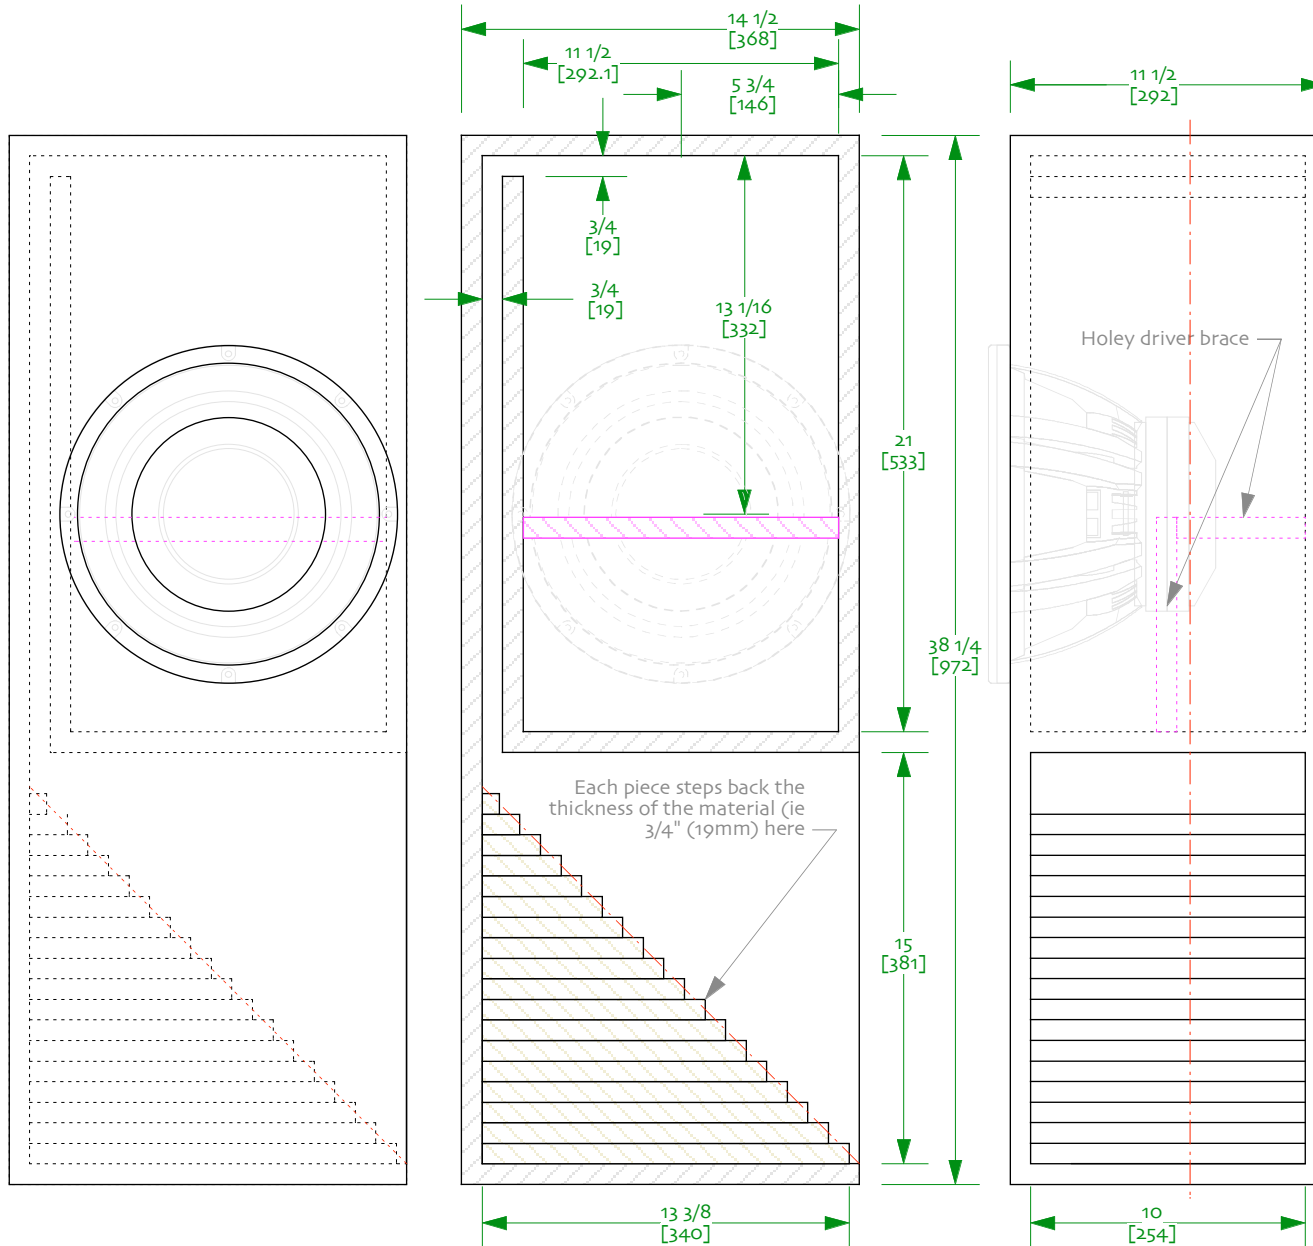

VIKING

ShadowSD12 ov9
 CSS SD12 N-BVR Horn

designed by Scott Lindgren
 drawn by dld / 30-august-2007

Notes:

- o/ drawn using $\frac{3}{4}$ " (19mm) material
- 1/ suggested driver position uses golden ratio