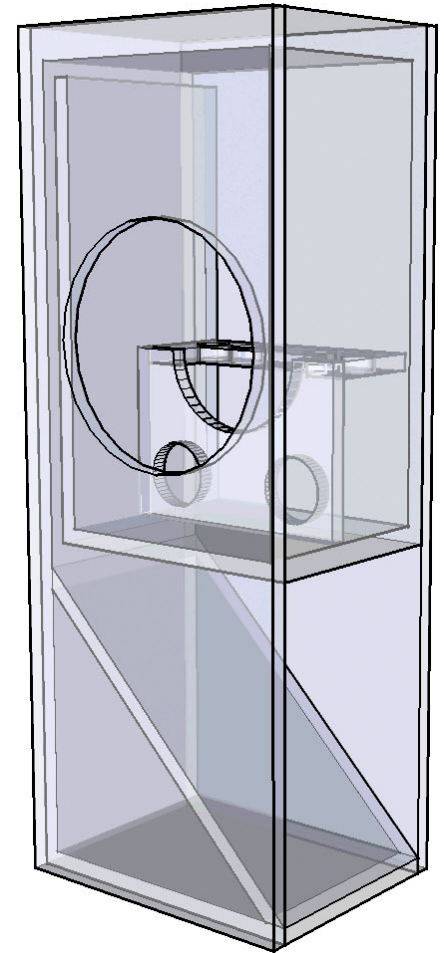

VIKING

ShadowSD12 ov9
 CSS SD12 N-BVR Horn

designed by Scott Lindgren
 drawn by dld / 30-august-2007

Notes:

- o/ drawn using $\frac{3}{4}$ " (19mm) material
- 1/ suggested driver position uses golden ratio