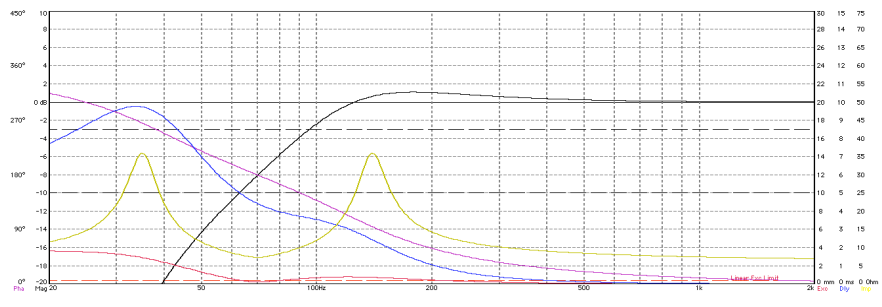

FE127e mFonken
 4.5 litre vented v0.999
 © 2007 planet_10 enterprises limited
 04 - october -2007
 designed & drawn by dld

Notes:

0/ made with 12 mm baltic birch plywood (15mm front baffle)

1/ line with wool felt, cotton felt, or fiberglass or lightly fill with polyfluff or teased wool

fille-piece added so bevel size on front can be increased (their volume calced in, but a small increase in length wouldn't hurt)

centre port fill only goes to back of box