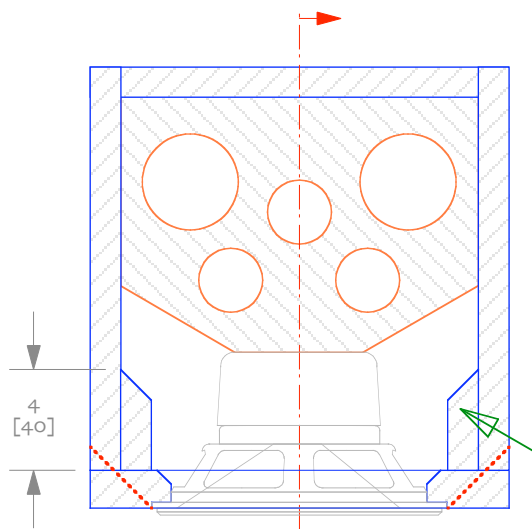

FE127e mFonken
 4.5 litre vented v0.999
 © 2007 planet_10 enterprises limited
 04 - october -2007
 designed & drawn by dld

Notes:

0/ made with 12 mm baltic birch plywood (15mm front baffle)

1/ line with wool felt, cotton felt, or fiberglass or lightly fill with polyfluff or teased wool

fille-piece added so bevel size on front can be increased (their volume calced in, but a small increase in length wouldn't hurt)

centre port fill only goes to back of box