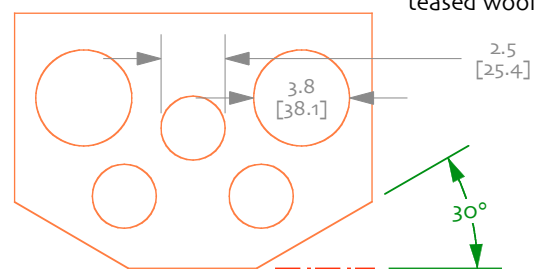

FE127e mFonken
 4.5 litre vented v0.999
 © 2007 planet_10 enterprises limited
 04 - october -2007
 designed & drawn by dld

Notes:

0/ made with 12 mm baltic birch plywood (15mm front baffle)

1/ line with wool felt, cotton felt, or fiberglass or lightly fill with polyfluff or teased wool

fille-piece added so bevel size on front can be increased (their volume calced in, but a small increase in length wouldn't hurt)

centre port fill only goes to back of box