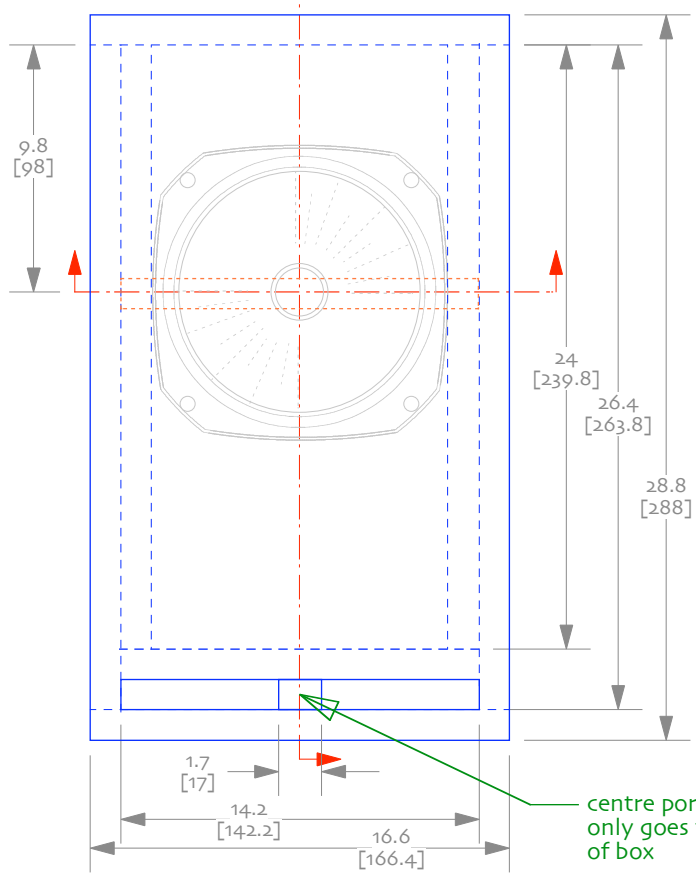

FE127e mFonken
 4.5 litre vented v0.999
 © 2007 planet_10 enterprises limited
 04 - october -2007
 designed & drawn by dld

Notes:

0/ made with 12 mm baltic birch plywood (15mm front baffle)

1/ line with wool felt, cotton felt, or fiberglass or lightly fill with polyfluff or teased wool

fille-piece added so bevel size on front can be increased (their volume calced in, but a small increase in length wouldn't hurt)

centre port fill only goes to back of box