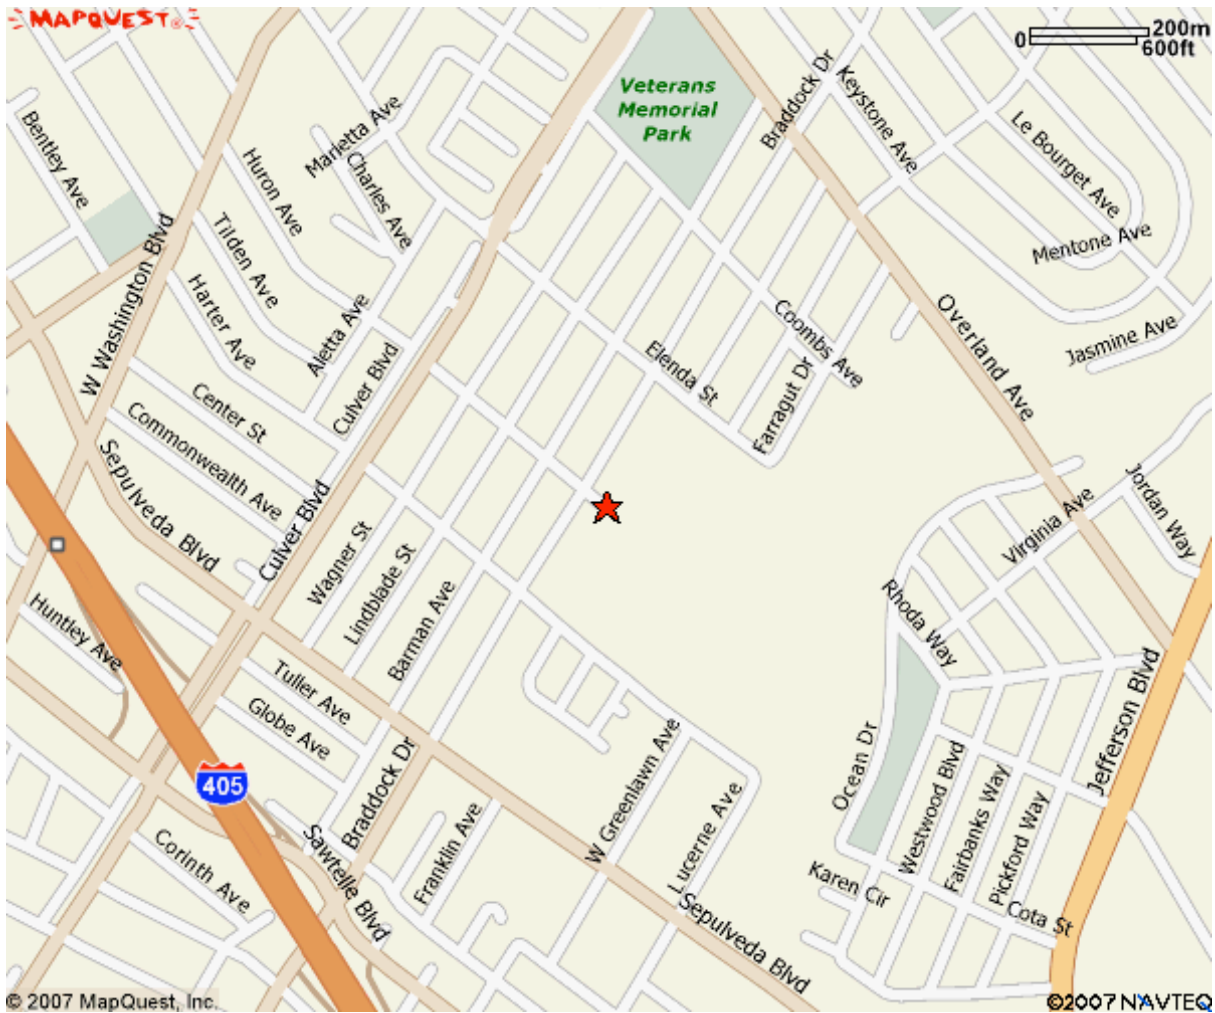

[4387-4399] Huron Ave
Culver City CA
90230 US

Notes:

North Entrance to Culver City High School Soccer Fields.

**LOW AUTO INSURANCE
RATES JUST
GOT LOWER.**

You could save
up to **\$469[†]**

Visit **AAA.com**