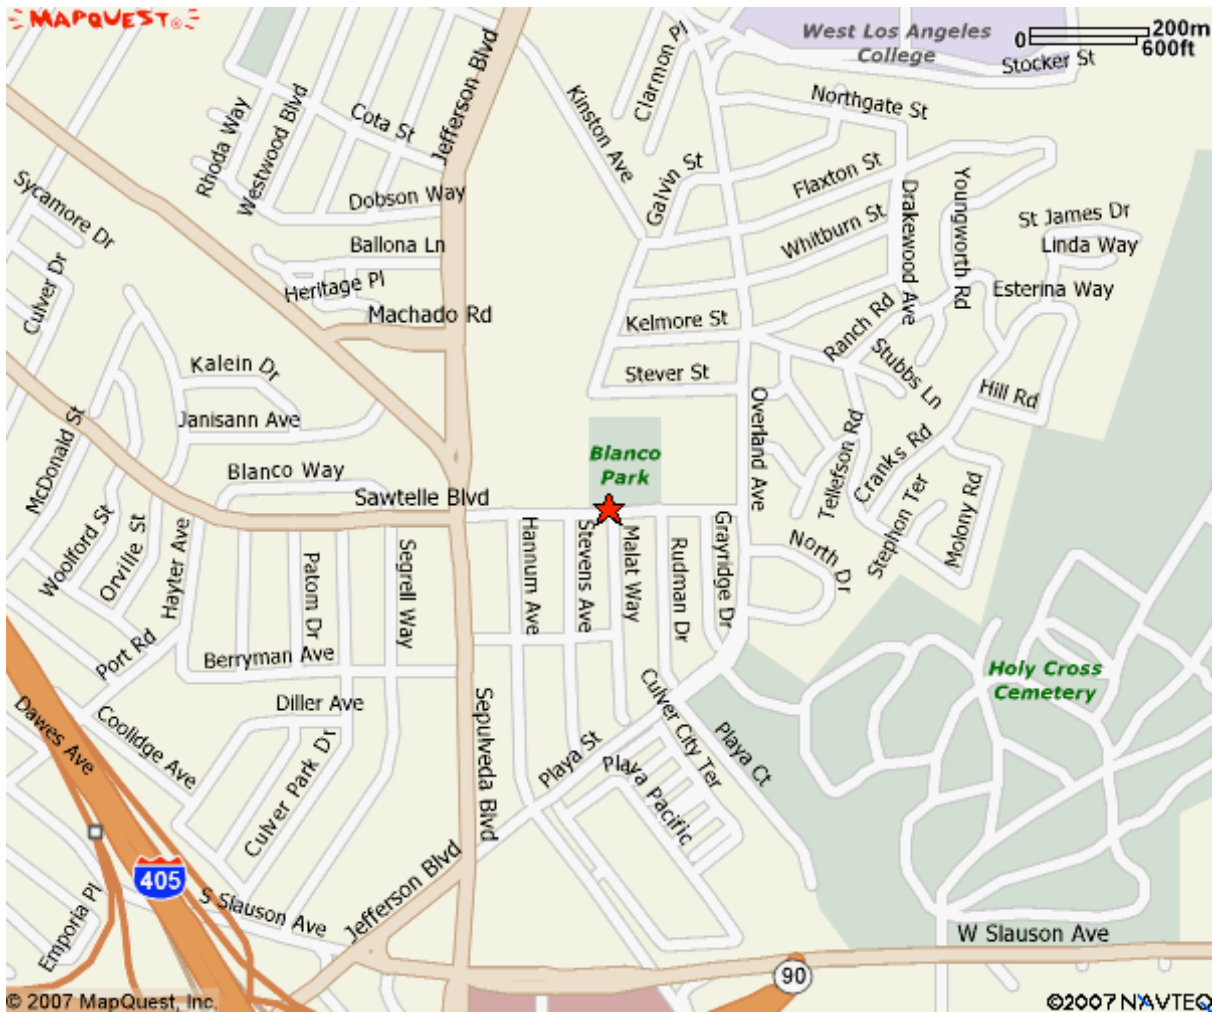

Sawtelle Blvd & Malat Way  
Culver City CA  
90230 US

**Notes:**

Blanco Park

**SAFE DRIVERS  
SAVE MORE  
ON AUTO INSURANCE.**

You could save  
up to **\$559!**

Visit [AAA.com](http://AAA.com)

All rights reserved. Use Subject to License/Copyright

This map is informational only. No representation is made or warranty given as to its content. User assumes all risk of use. MapQuest and its suppliers assume no responsibility for any loss or delay resulting from such use.