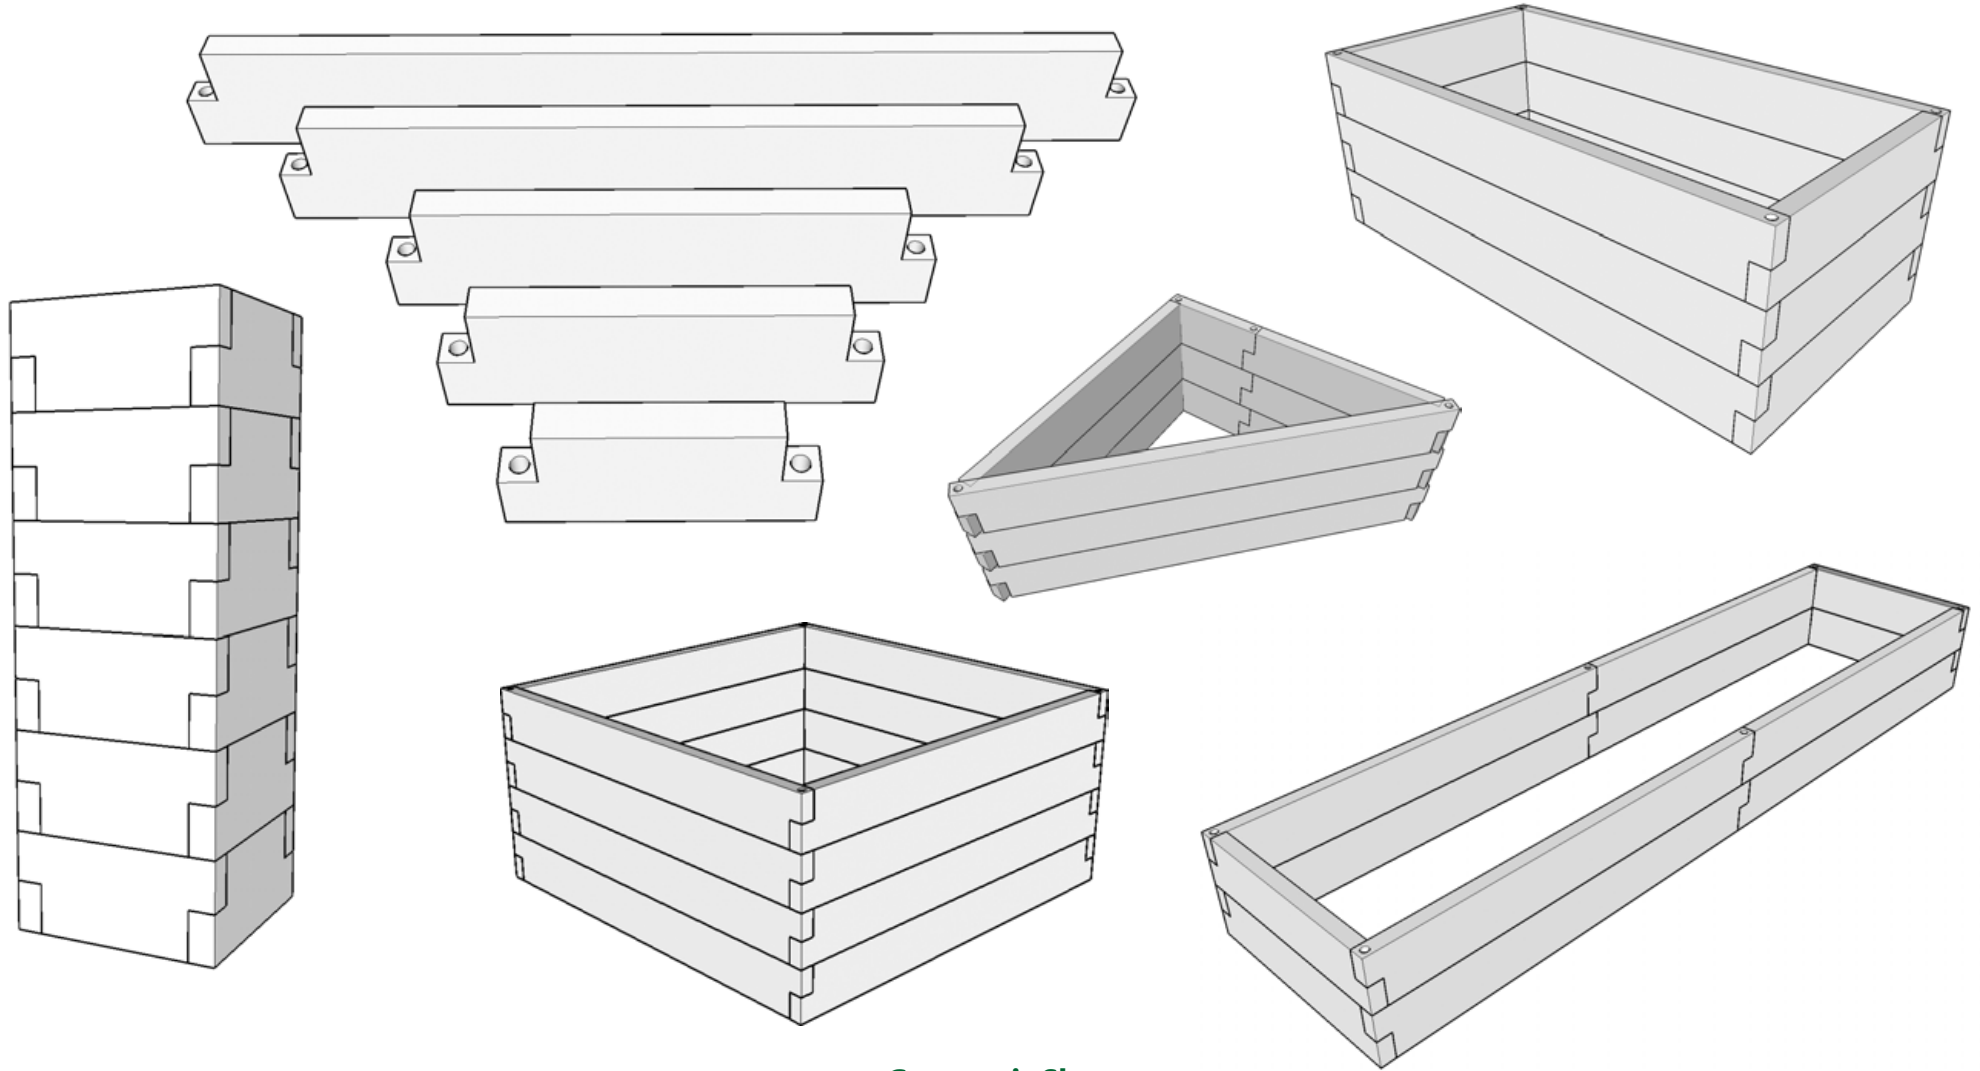

Basic Building Blocks

Geometric Shapes

Rain Coast Raised Beds

1729 Falcon Heights Rd, Victoria, BC V9B 6H6
(250) 896 8463
www.urbanmilling.com

*Sketch-Up 3D models available on request
to aid in designing your garden*

The mark of
responsible forestry

Rain Coast Raised Beds

Architecture Shapes