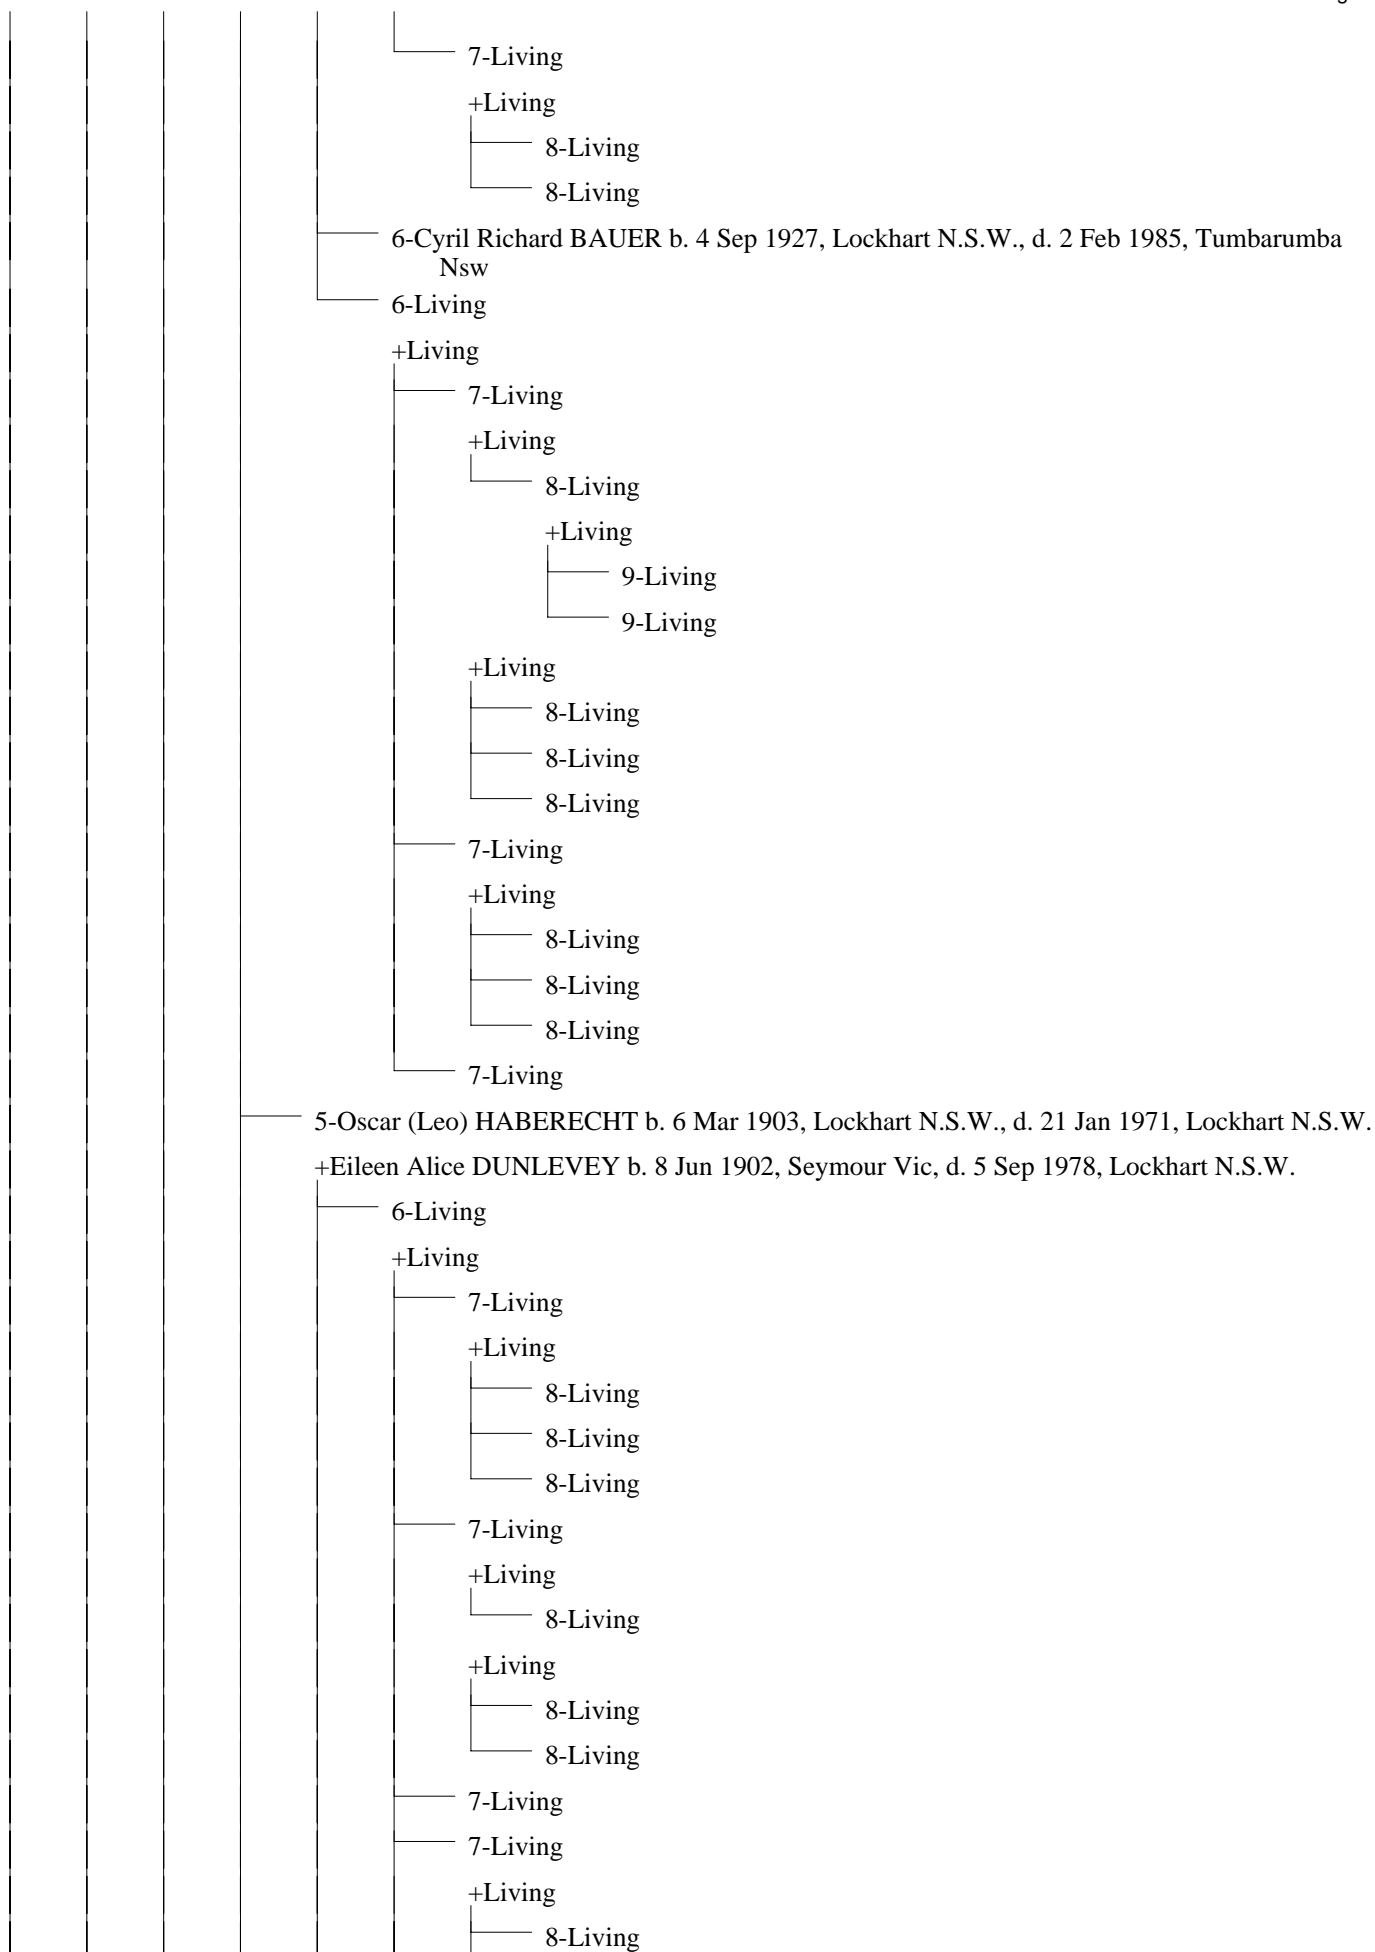

Descendants of Johann Gottlob HABERECHT