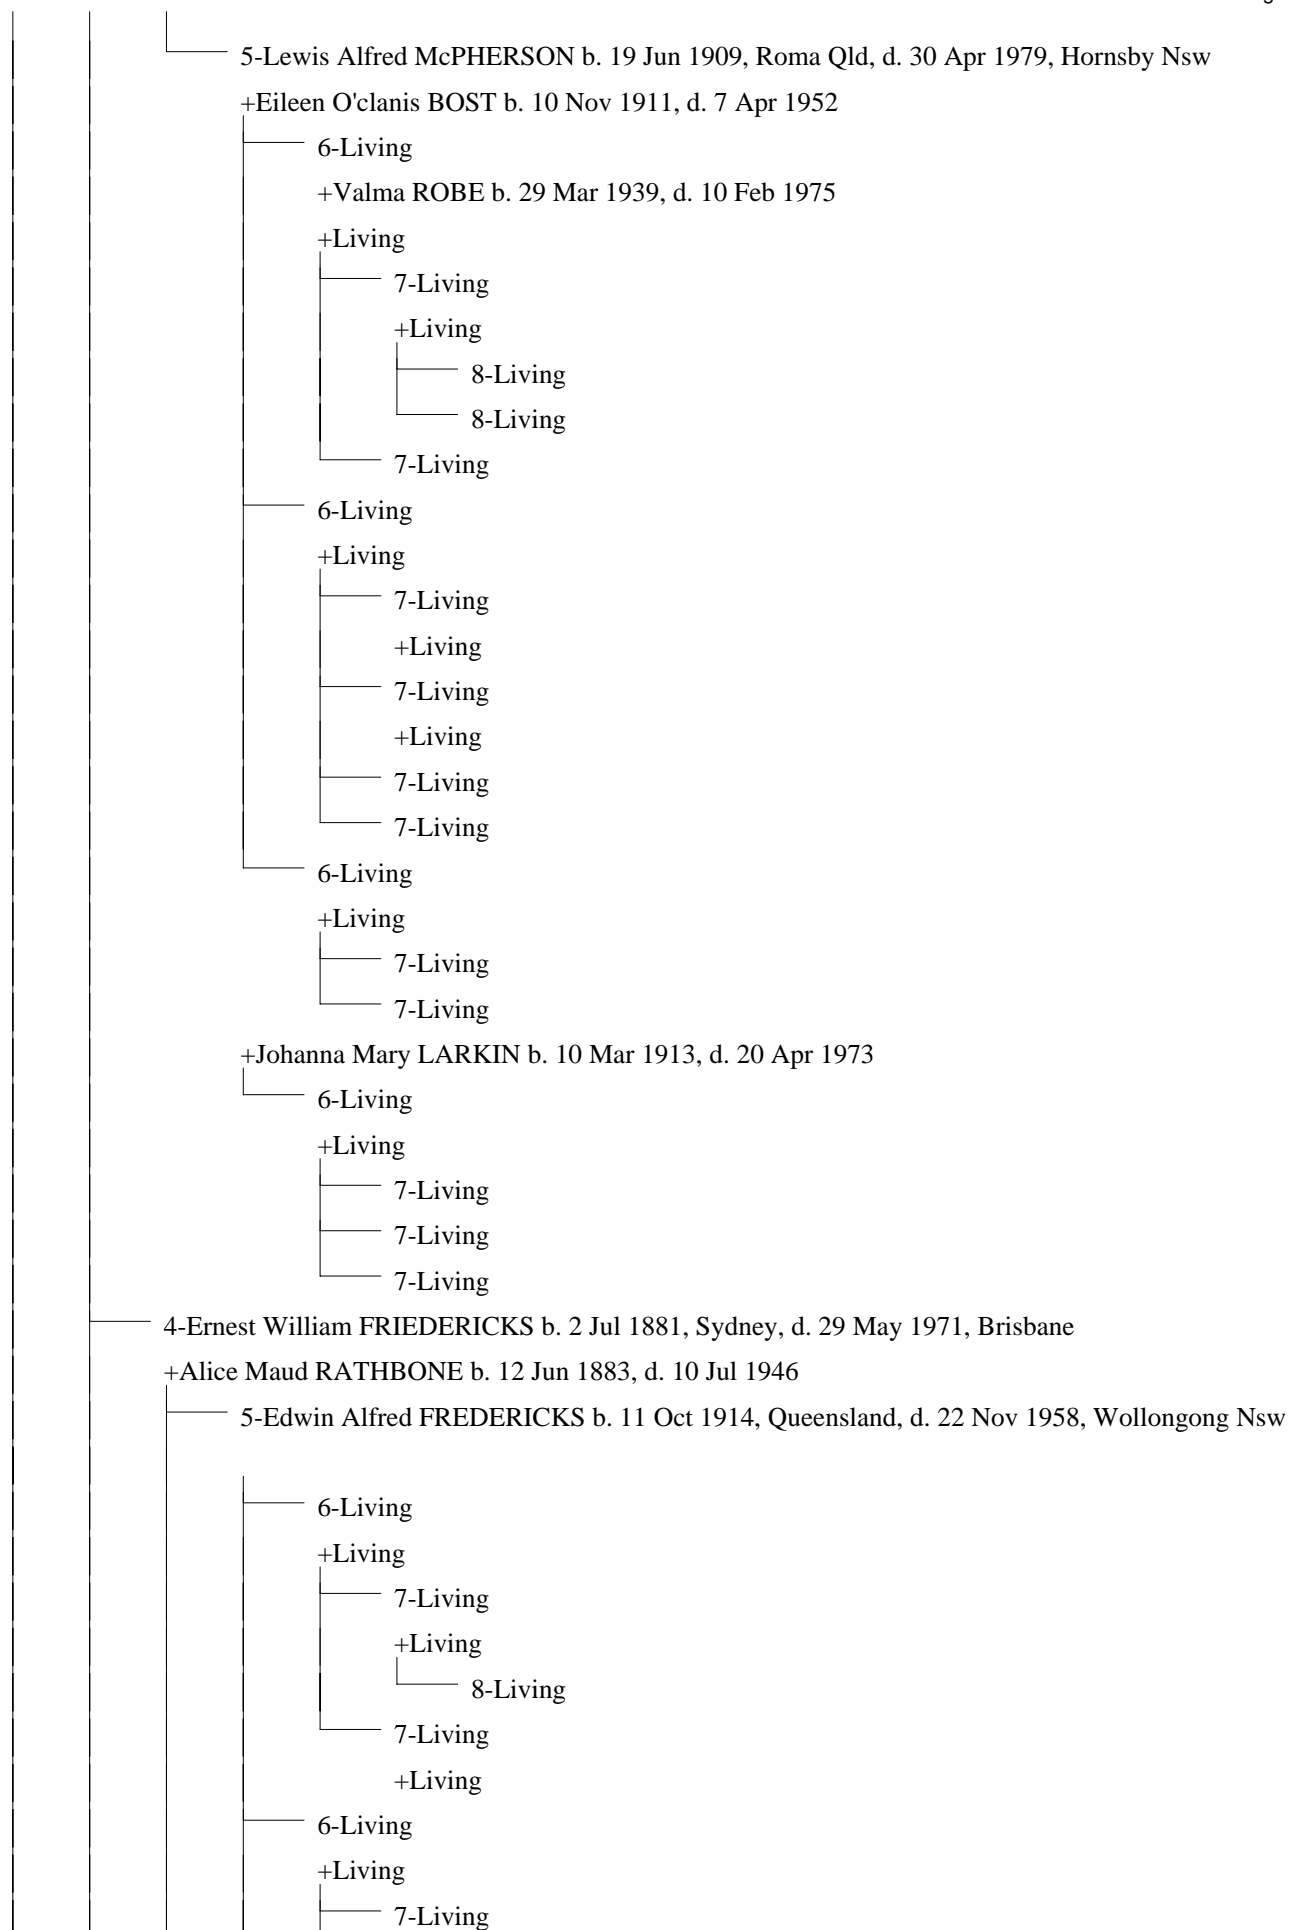

Descendants of Johann Gottlob HABERECHT