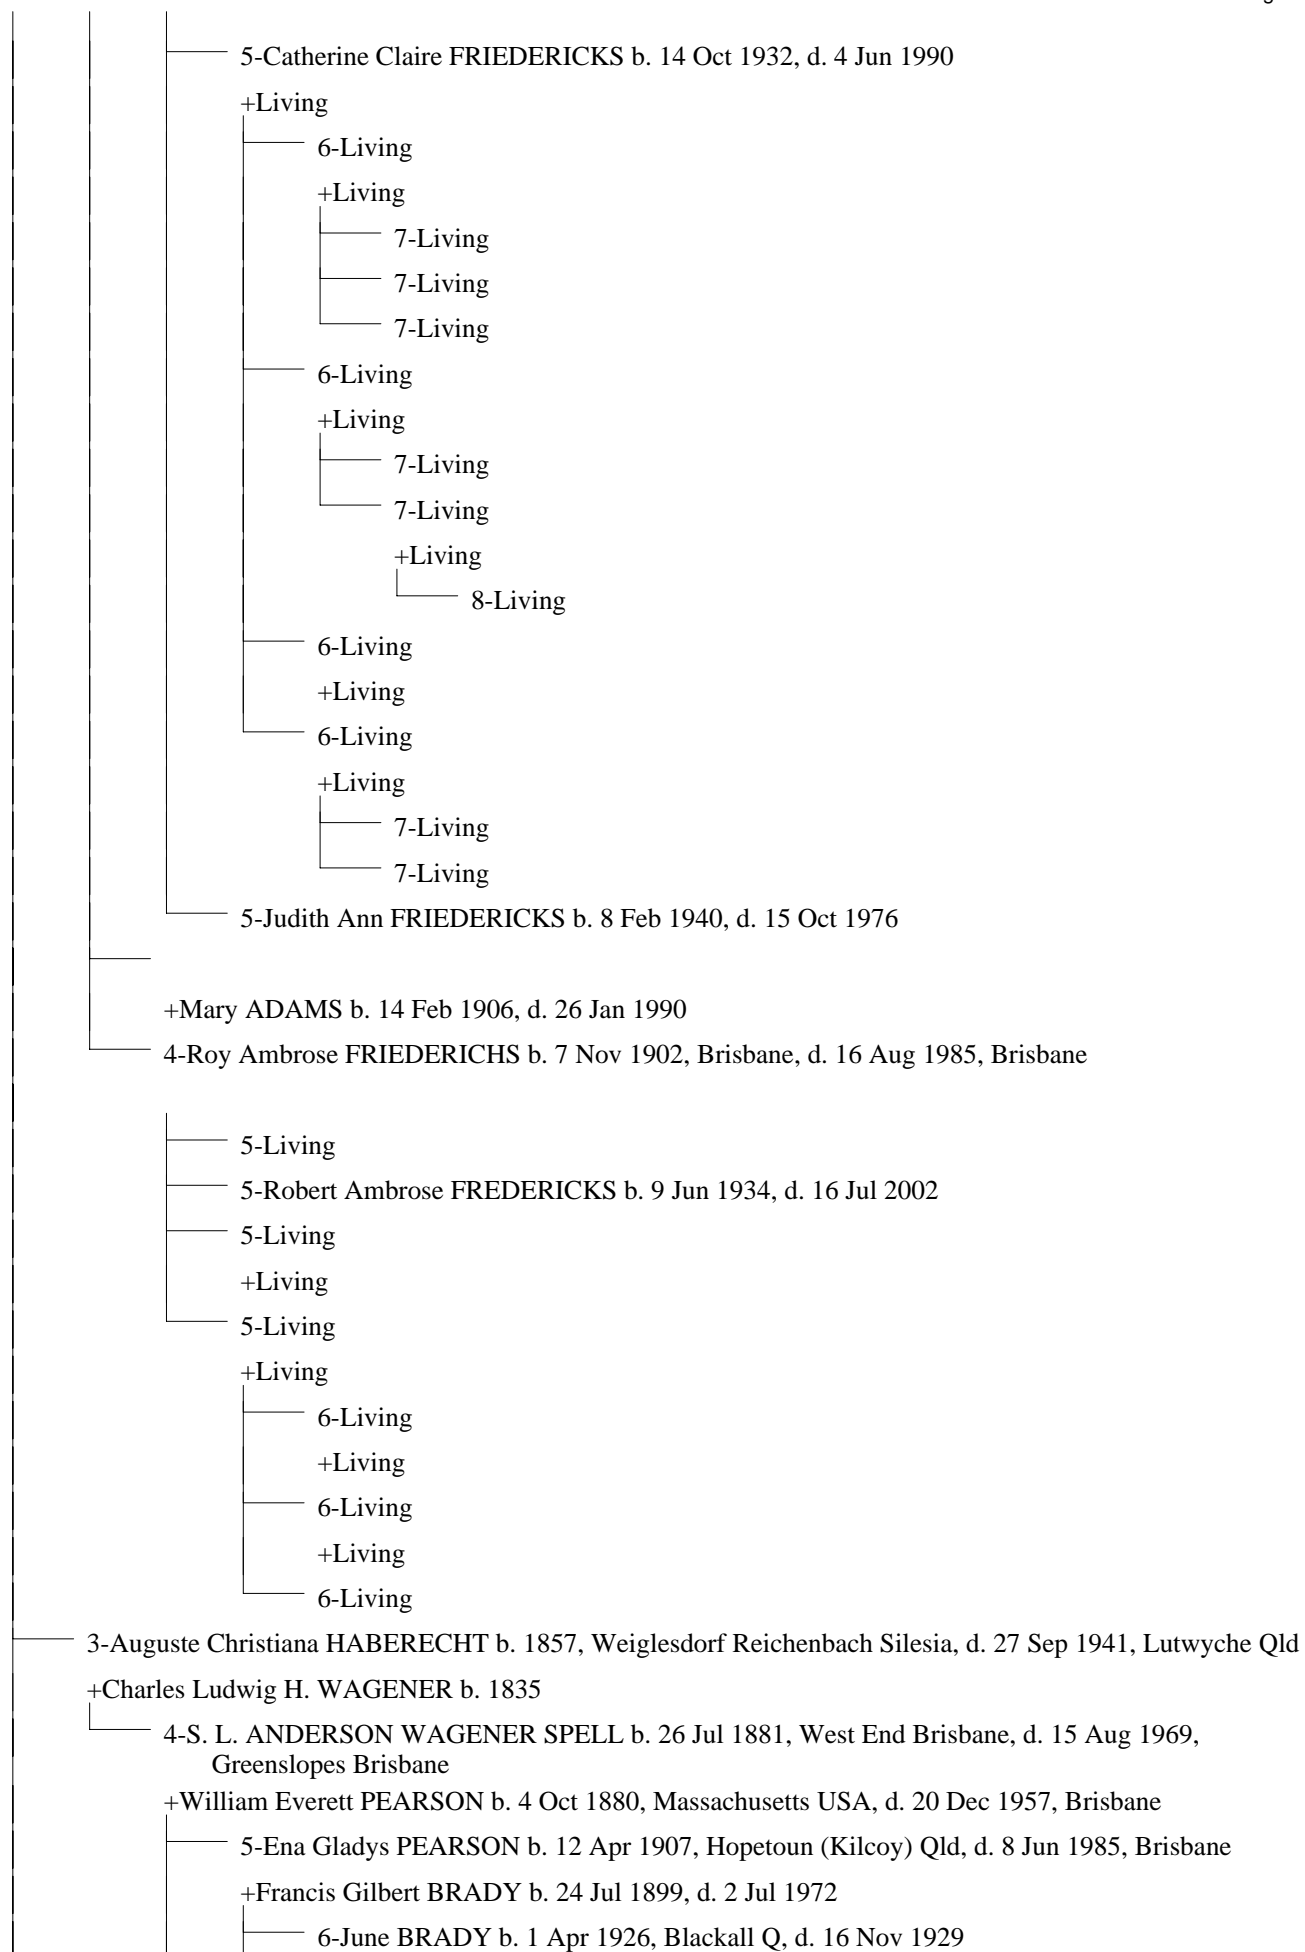

Descendants of Johann Gottlob HABERECHT