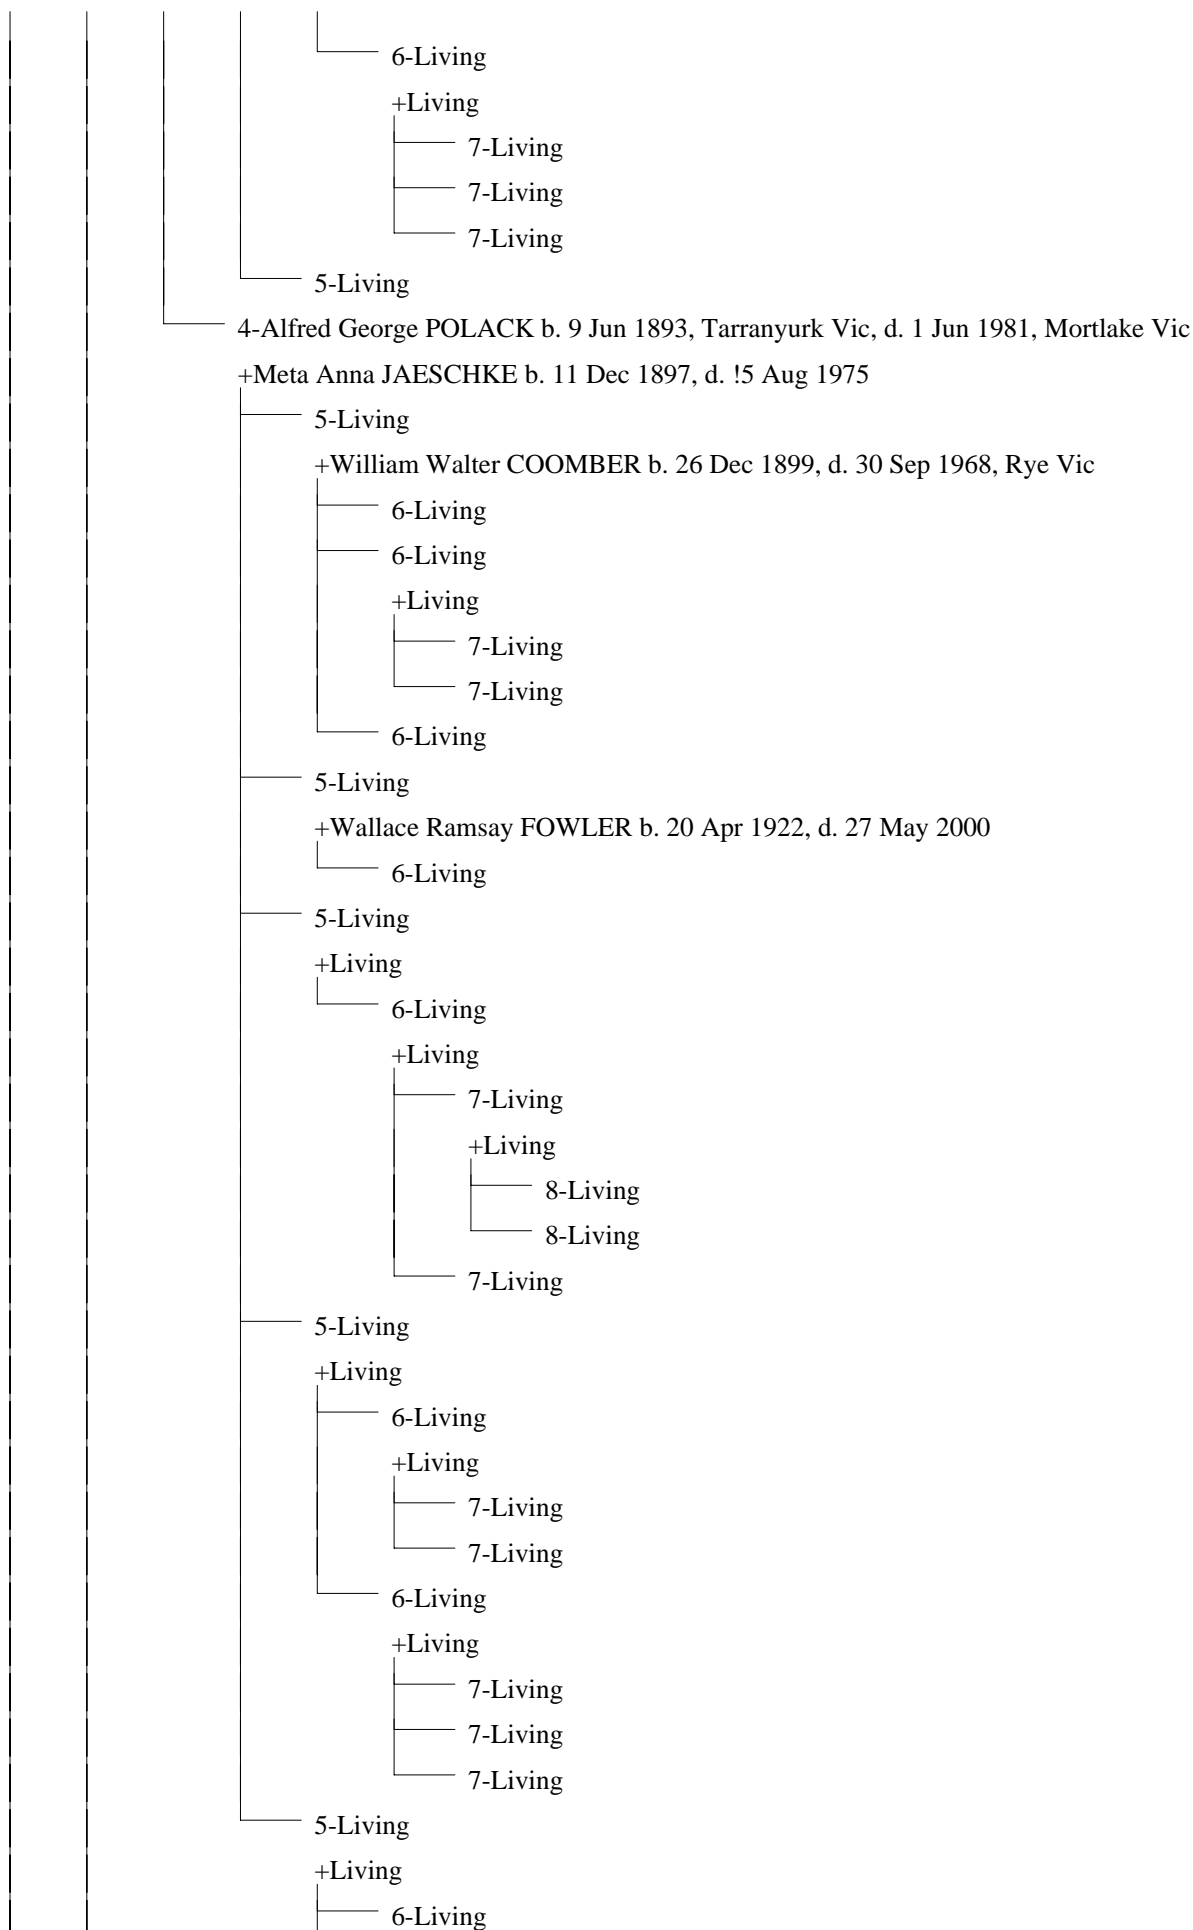

Descendants of Johann Gottlob HABERECHT