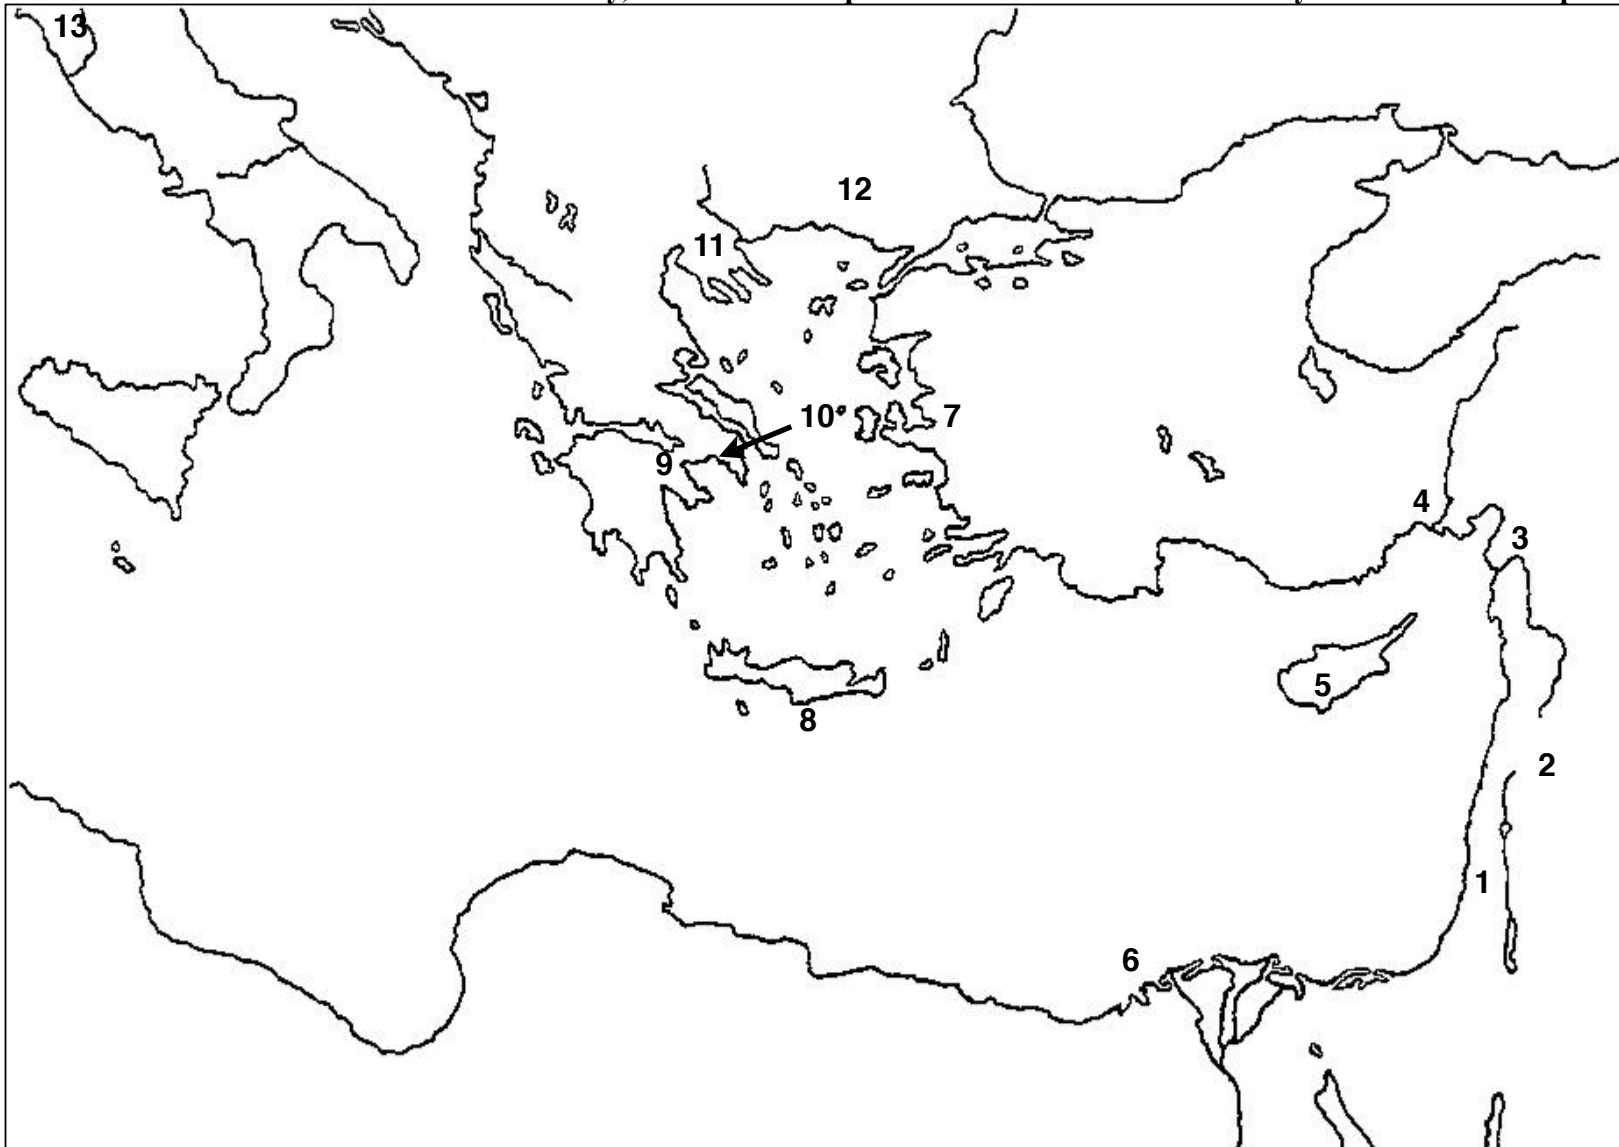

New Testament Survey, REL 152 — Important Locations for Christianity in the Roman Empire

- 1. Jerusalem
- 2. Damascus
- 3. Antioch
- 4. Tarsus

- 5. Cyprus
- 6. Alexandria
- 7. Ephesus
- 8. Crete

- Corinth
- 10. Athens
- 11. Thessalonica
- 12. Philippi