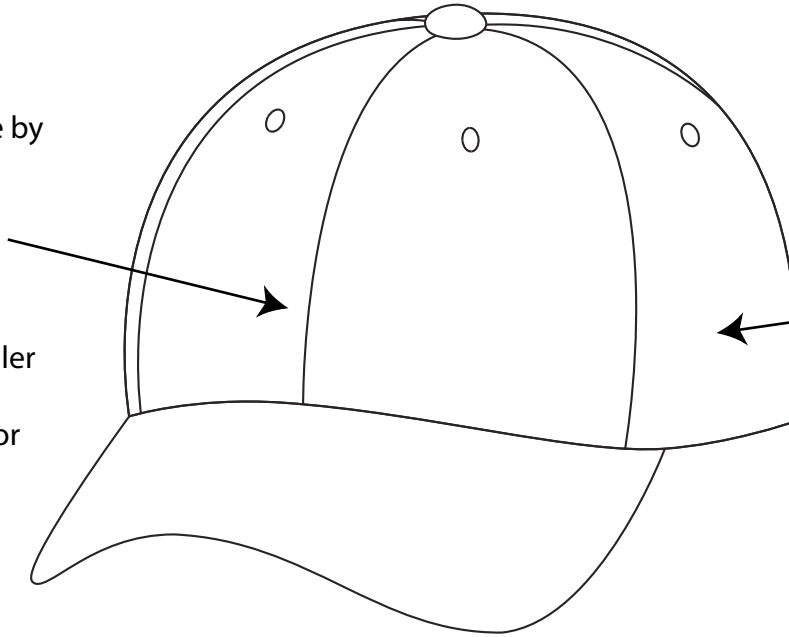

**Front Logo**

130 mm wide by  
50 mm high

or

Max height  
60 mm if smaller  
width, please  
submit logo for  
review

**Side Logo**

65 mm wide by  
35 mm high

**Reverse Logo**

web site or text  
up to 130mm wide

solid logo  
60 mm x 35mm  
or 40 mm x 50mm

Maximum colours without extra costs: 8

---

Preferred Minimum Height for Text = 6mm

---