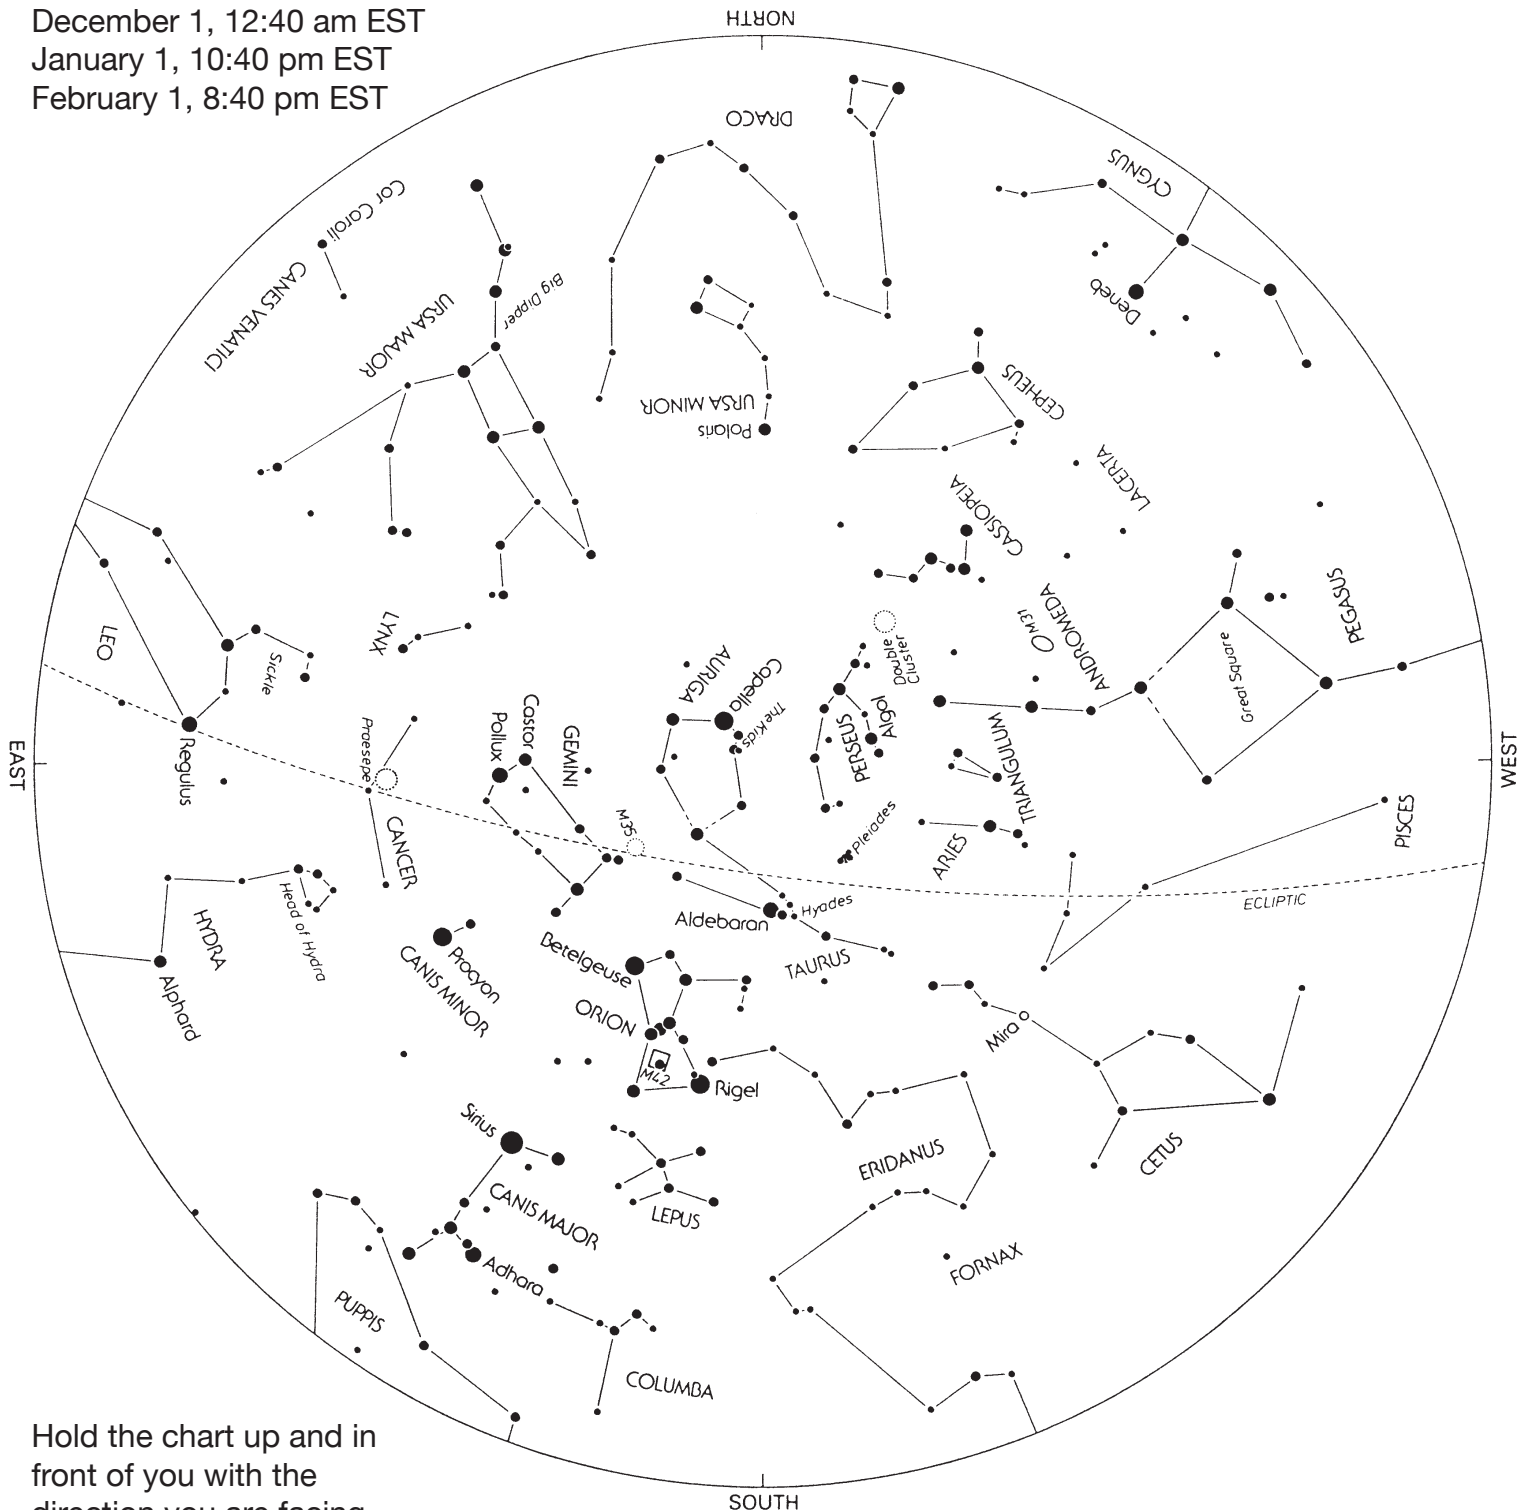

Fort Wayne Astronomical Society, Inc

PO Box 11093, Fort Wayne, IN 46855

fortwayneastronomicalsociety.com

Winter Constellations

December 1, 12:40 am EST

January 1, 10:40 pm EST

February 1, 8:40 pm EST

Hold the chart up and in front of you with the direction you are facing positioned at the bottom.

For Spring, Summer, Fall, and circumpolar Constellation charts visit our web site.