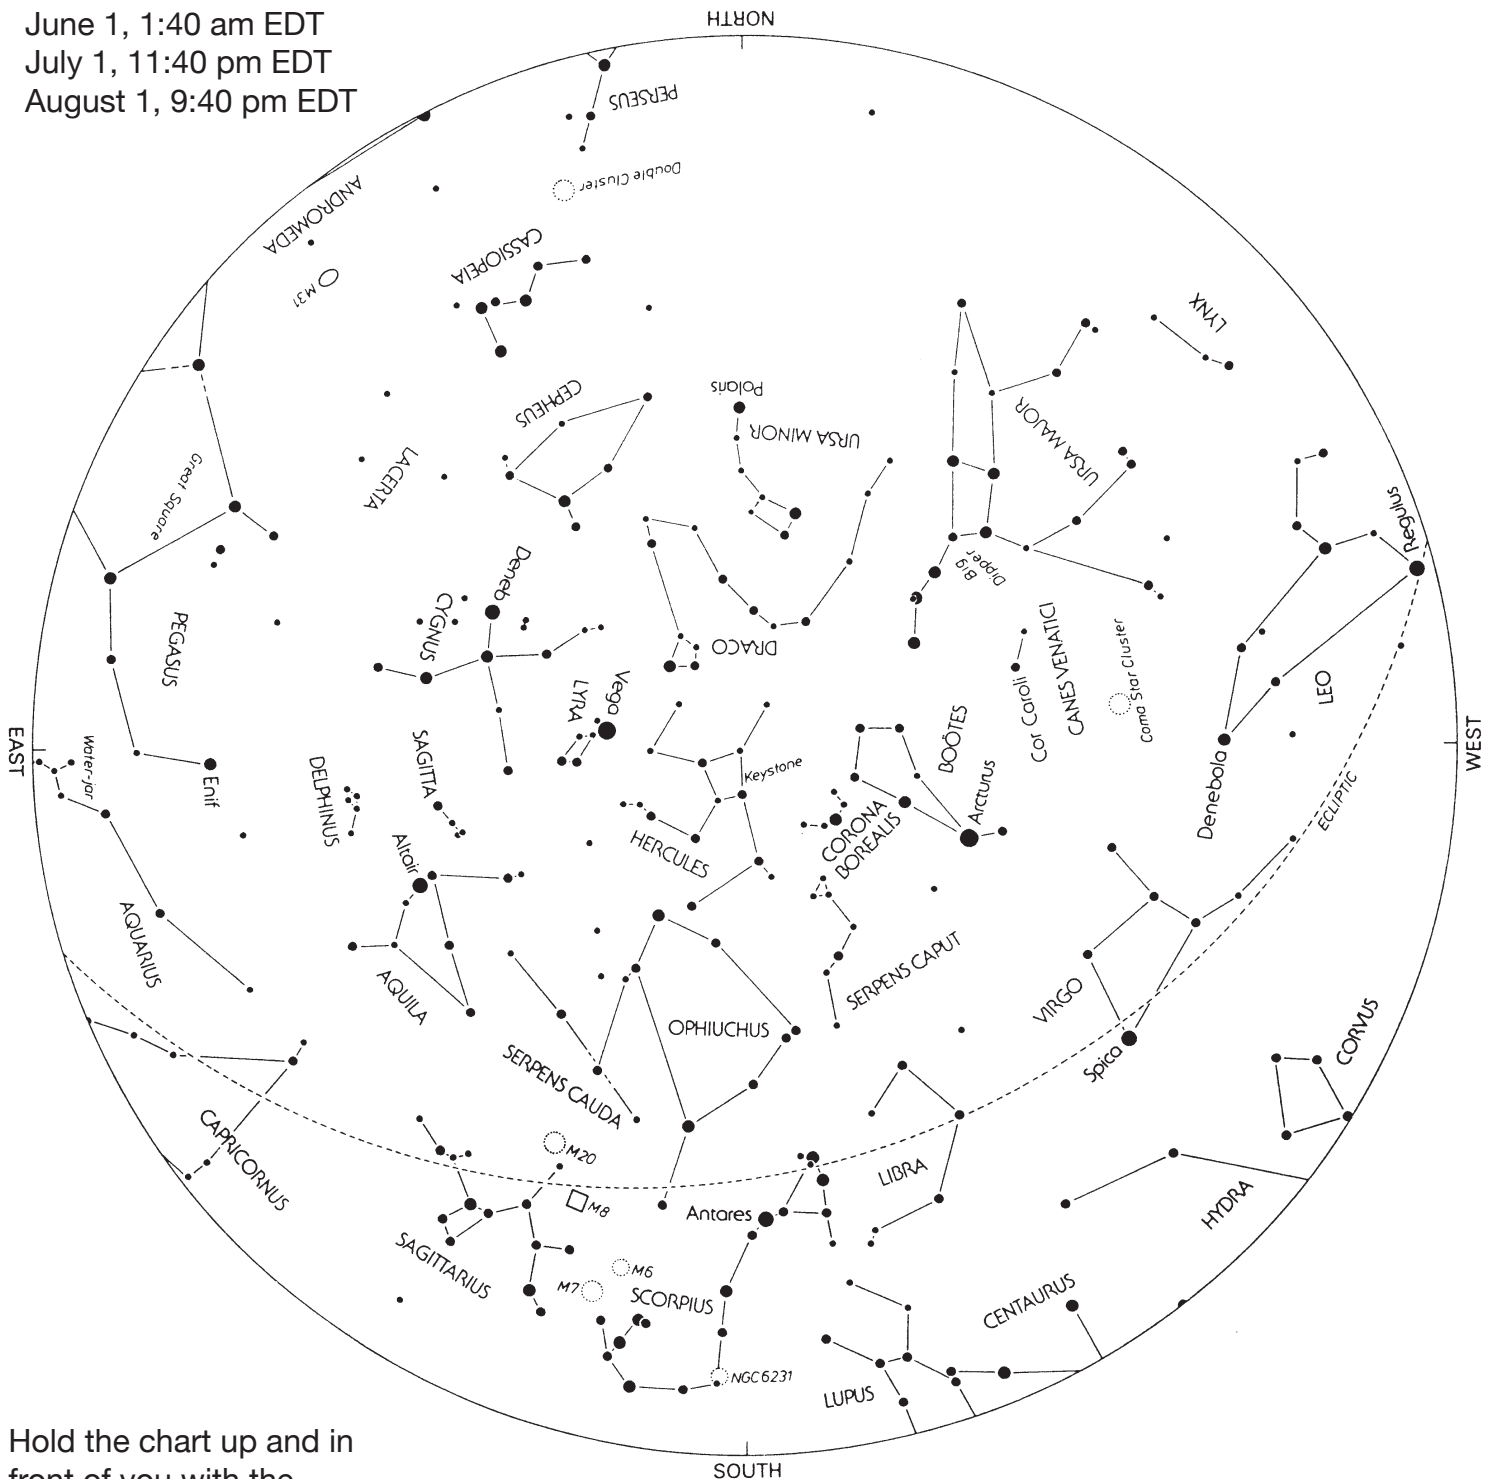

Fort Wayne Astronomical Society, Inc

PO Box 11093, Fort Wayne, IN 46855

fortwayneastronomicalsociety.com

Summer Constellations

June 1, 1:40 am EDT
July 1, 11:40 pm EDT
August 1, 9:40 pm EDT

Hold the chart up and in front of you with the direction you are facing positioned at the bottom.

For Winter, Spring, Fall, and circumpolar Constellation charts visit our web site.