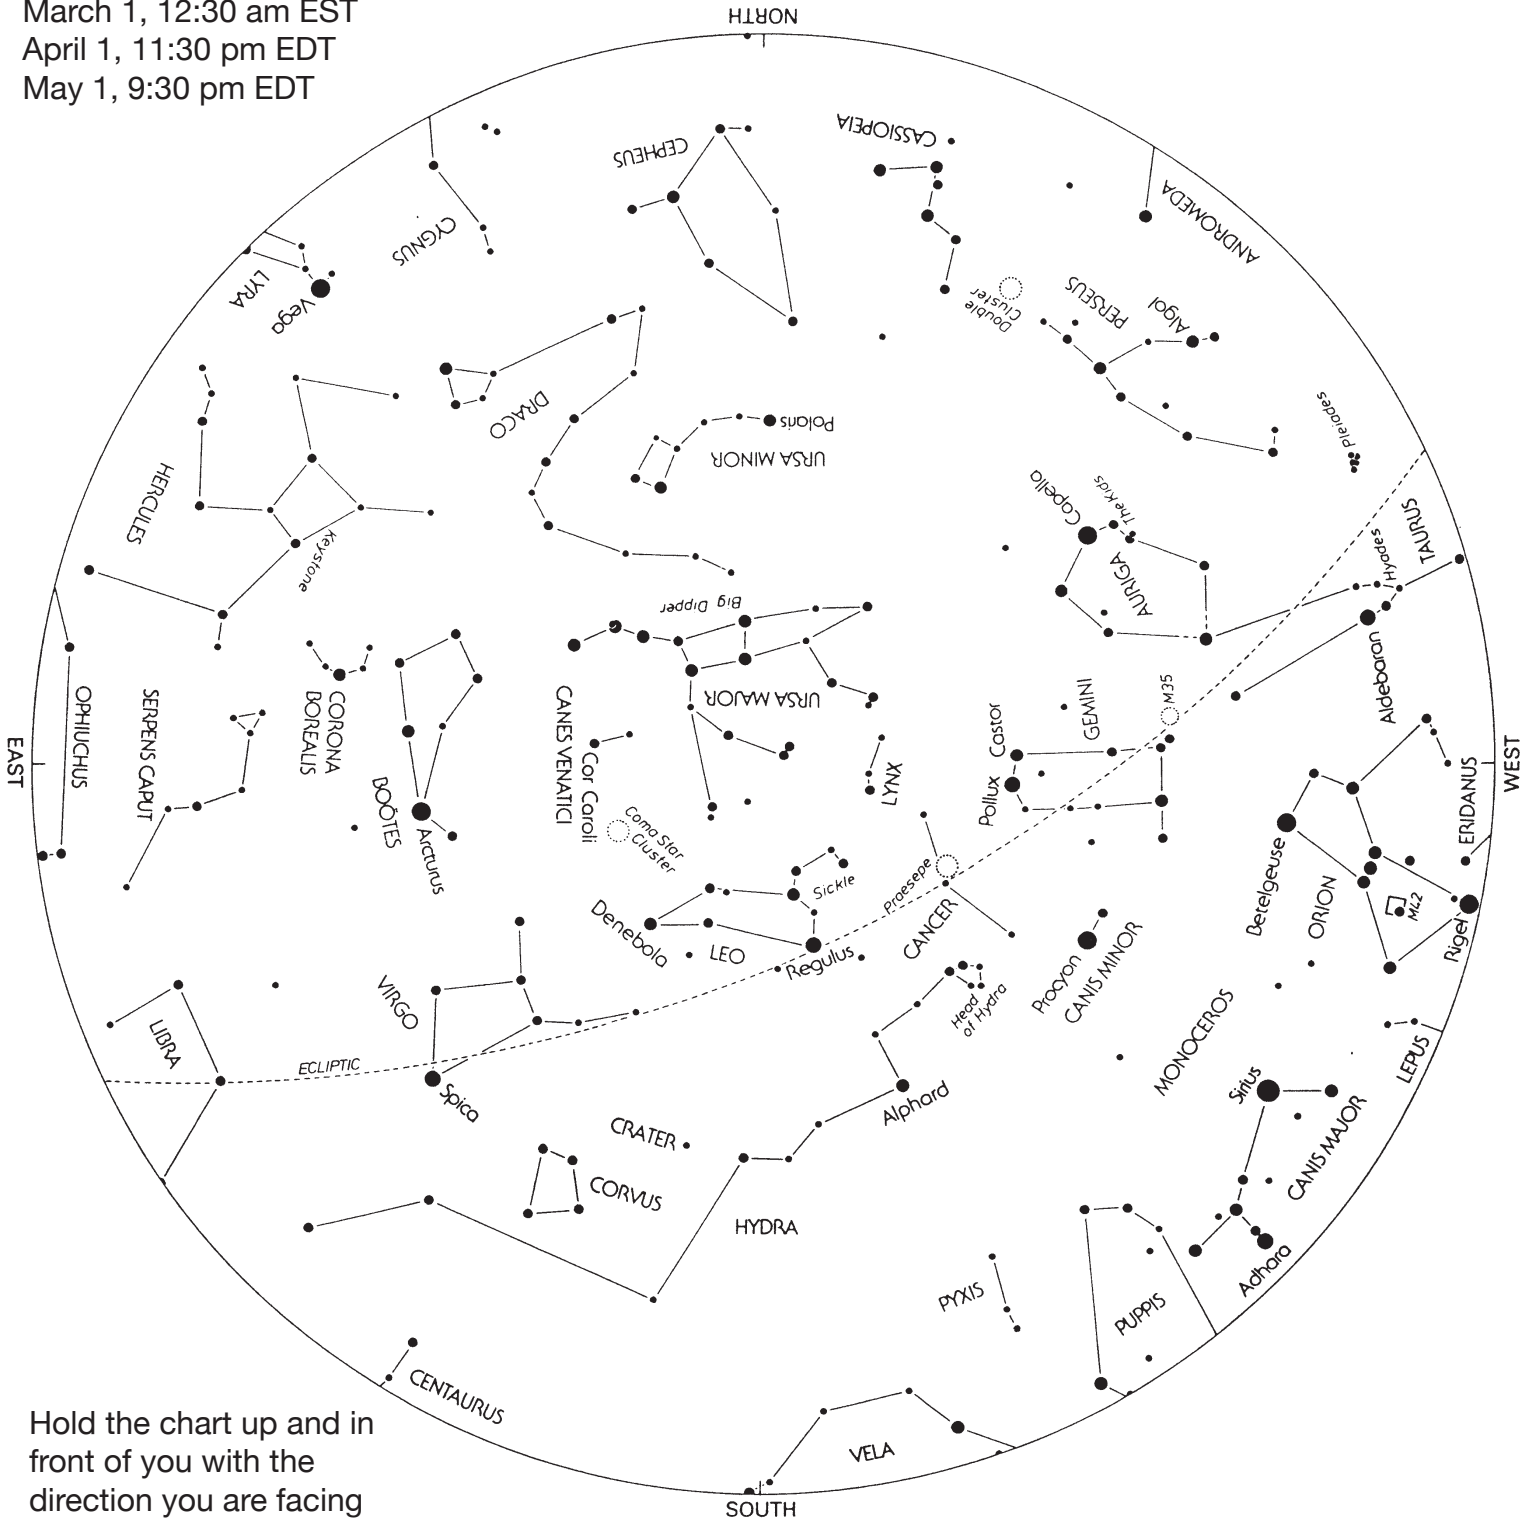

Fort Wayne Astronomical Society, Inc

PO Box 11093, Fort Wayne, IN 46855

fortwayneastronomicalsociety.com

Spring Constellations

March 1, 12:30 am EST

April 1, 11:30 pm EDT

May 1, 9:30 pm EDT

Hold the chart up and in front of you with the direction you are facing positioned at the bottom.

For Winter, Summer, Fall, and circumpolar Constellation charts visit our web site.