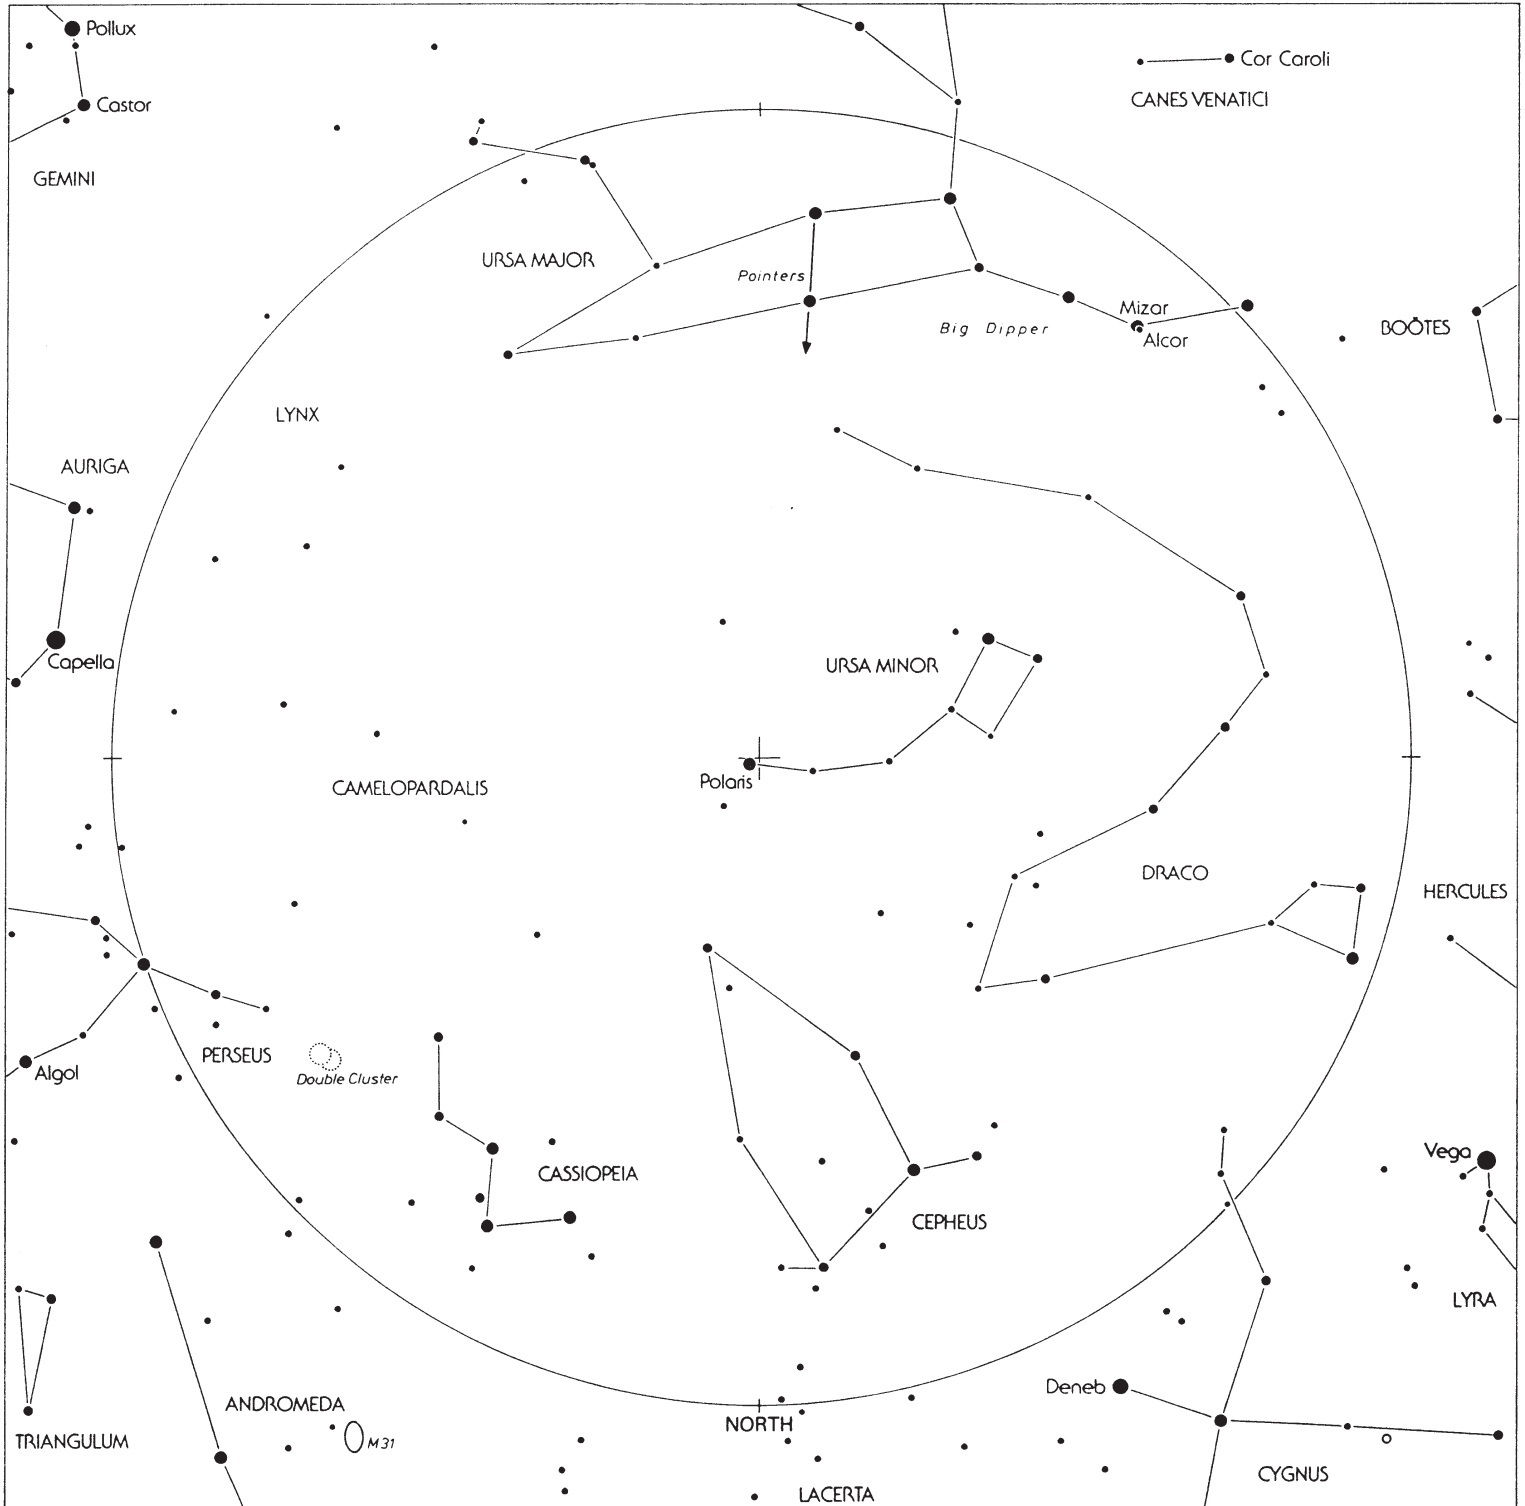

Fort Wayne Astronomical Society, Inc
PO Box 11093, Fort Wayne, IN 46855
fortwayneastronomicalsociety.com

Circumpolar Constellations

Facing North, turn the chart using the Big Dipper or Cassiopeia as reference constellations.

For Winter, Spring, Summer, Fall, Constellation charts visit our web site.