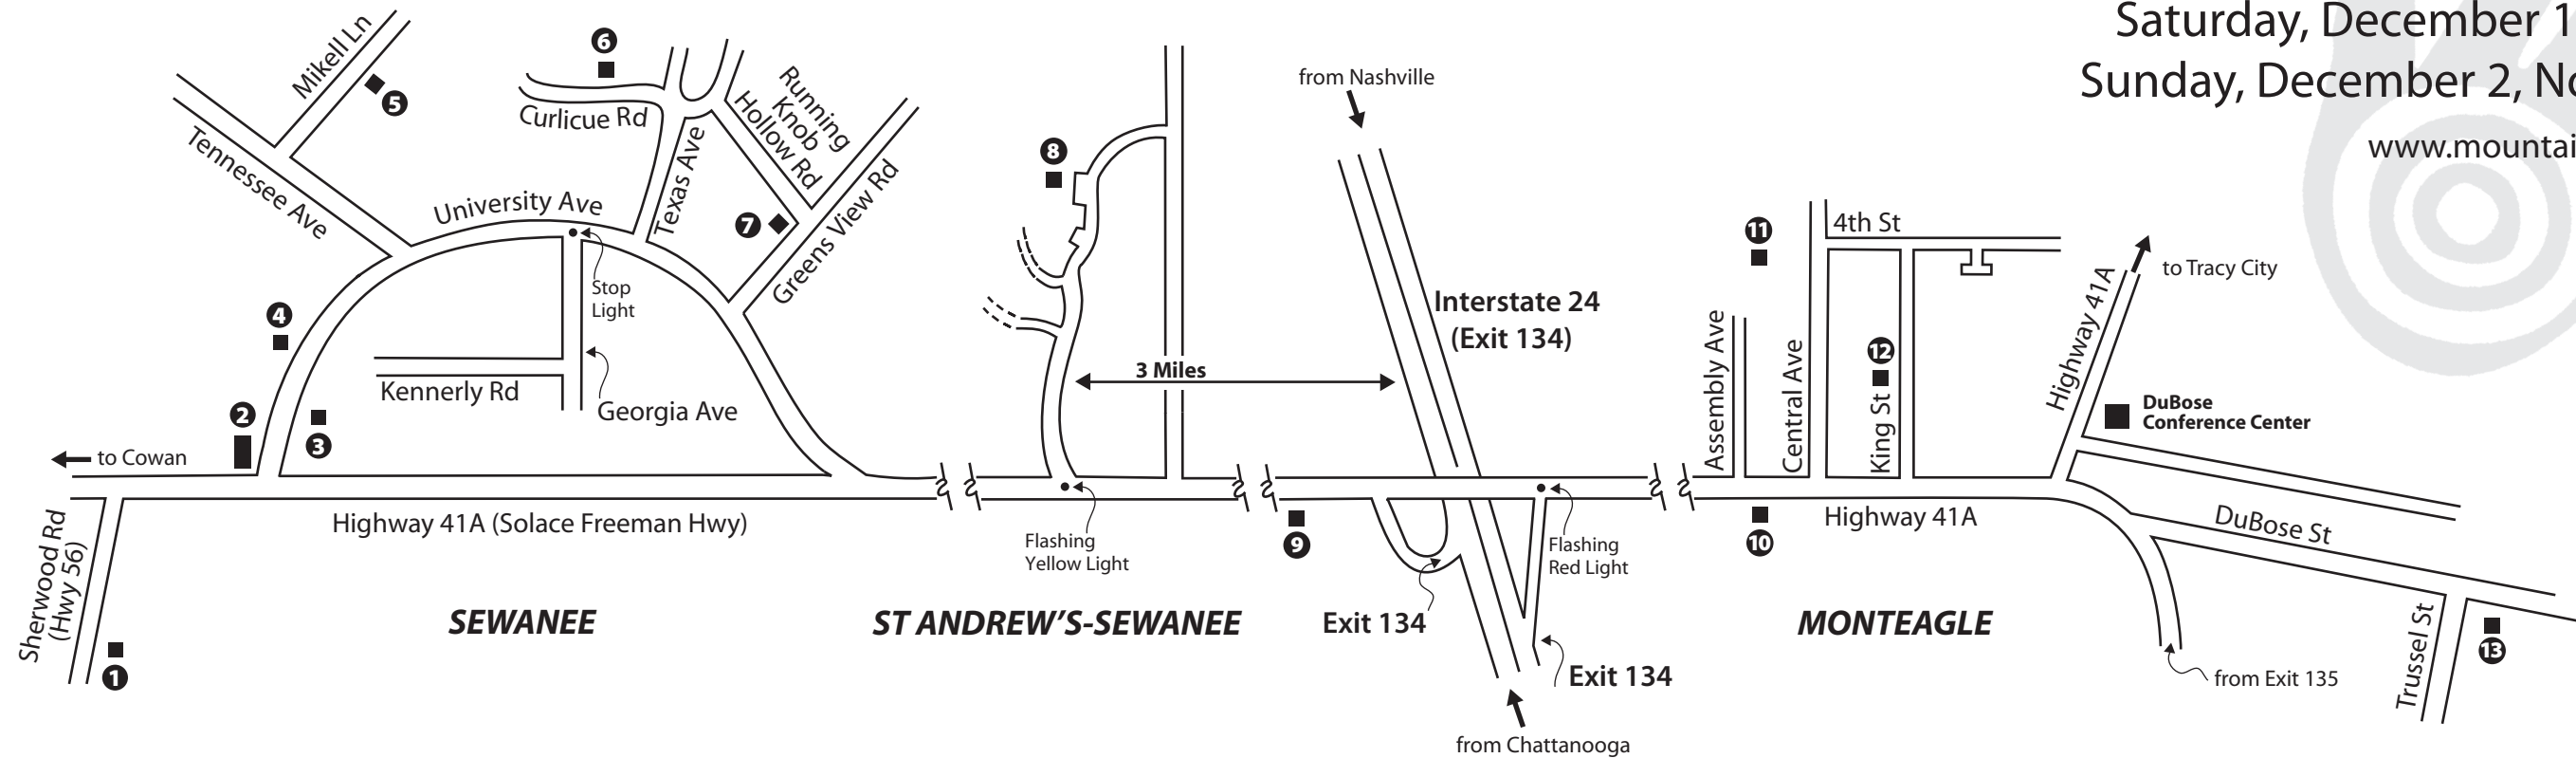

Craft Artists of Southern Tennessee

2007 Holiday Studio Tour

Saturday, December 1, 10-5 CST

Sunday, December 2, Noon-5 CST

www.mountainstudios.org

**1 JUNE MILLER AND
JEANNE JANSENIUS STUDIO**
3155 Sherwood Rd, Sewanee
931-598-5416

June Miller, Jeanne Jansenius –
jewelry/lapidary

2 SHENANIGANS GALLERY
12595 Hwy 41A (Solace Freeman Hwy),
Sewanee
931-598-5774

Work of local artists

3 AMERICAN LEGION HALL
36 University Ave, Sewanee
Emily Allison – mixed media assemblage
Clay Binkley – fine functional craft
Lisa D. Dorney – kiln-worked glass
Marjorie Langston – glass
Susan Parry – jewelry
Ray Torstenson – limited edition prints
Ursula Vann – pottery
Nancy Wallace – clay and books
Linda Kay White – quilted fabric collage

4 BOB ASKEW STUDIO
289 University Ave, Sewanee
931-598-5311
Bob Askew – paintings

5 ROBLEY HOOD STUDIO
96 Mikell Ln, Sewanee
931-598-9053
Robley Hood – bookbinding
Diane Getty – fiber and mixed media

6 CLAIRE REISHMAN STUDIO
102 Curlicue Rd, Sewanee
931-598-0242
Sharon Bandy – knitting and felting
Anne Griffin – knitting
Mary Lynch – clay
Claire Reishman – clay

7 MERISSA TOBLER STUDIO
25 Running Knob Hollow Rd, Sewanee
931-598-0457
Jack Hastings – stainless steel vessels
and jewelry
G. Sanford McGee – copper and
mixed media
Jeanie Stephenson – bronze
Merissa Tobler – pottery

8 ST. ANDREW'S-SEWANEE GALLERY
290 Quintard Rd, Sewanee
931-968-0210, x3151
Enter campus gates at blinking yellow
light and follow art gallery signs
Full CAST: An exhibition of selected
works by Studio Tour participants,
members of CAST and SAS faculty
and students

9 LORENA'S GIFTS WITH A STORY
Gail Drake, owner
Gifts and Gourmet Coffee
922 W Main St, Monteagle
931-924-4438

10 MONTEAGLE INN
Jim Harmon, owner
204 W Main St, Monteagle
931-924-3869
G. Dwain Adams – wood carving
Tom Church – wood
Carol Kimmons – ceramics
Denise Miller – jewelry

11 EDGEWORTH INN
23 Assembly Ave, Monteagle
931-924-4000
Three painters, oil and watercolor

12 CHRISTI TEASLEY STUDIO
187 King St, Monteagle
931-924-2011
Christi Teasley – textiles

13 GINGER FREEMAN STUDIO
Green Gate Gallery
602 DuBose St, Monteagle
931-924-3764
Ginger Freeman – clay

CAST-TACA TOUR SPONSORS

*Monteagle Inn
a B&B Retreat Center
Lorena's Gifts with a Story
Shenanigans Restaurant*