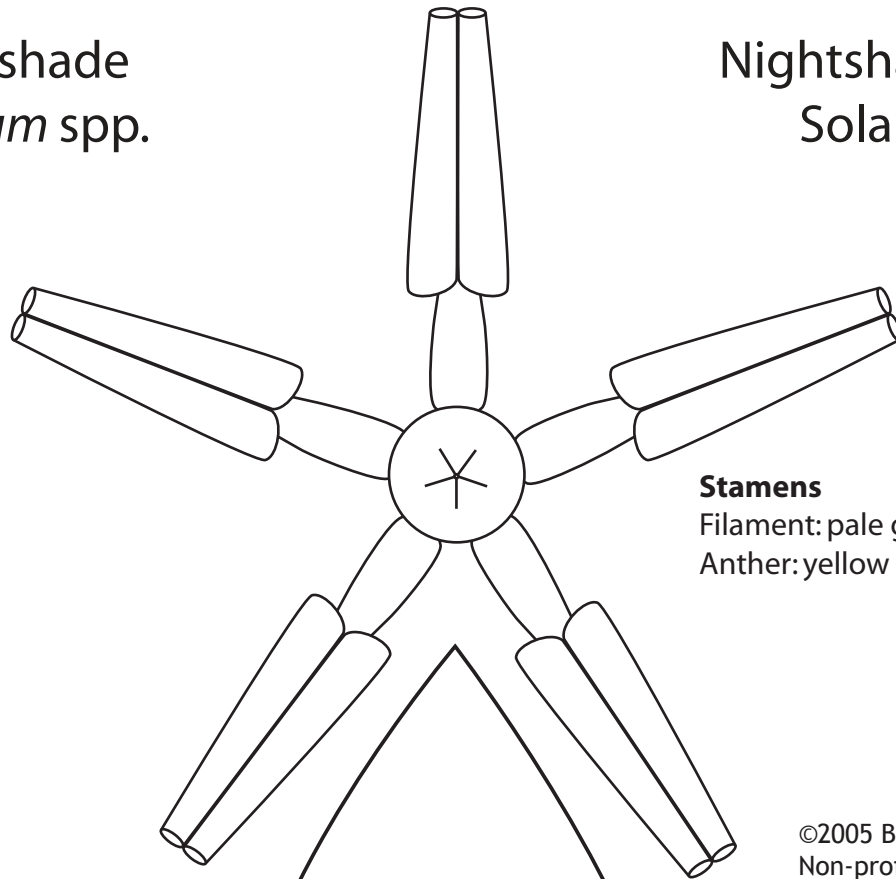

Nightshade  
*Solanum* spp.

Nightshade Family  
Solanaceae

**Stamens**

Filament: pale green  
Anther: yellow

©2005 Bob Allen/BugBob.  
Non-profit educational use  
freely permitted, commercial  
use prohibited.

**Petals**  
Purple

**Eyespots**  
Inner ring: green  
Middle ring: yellow  
Outer ring: white