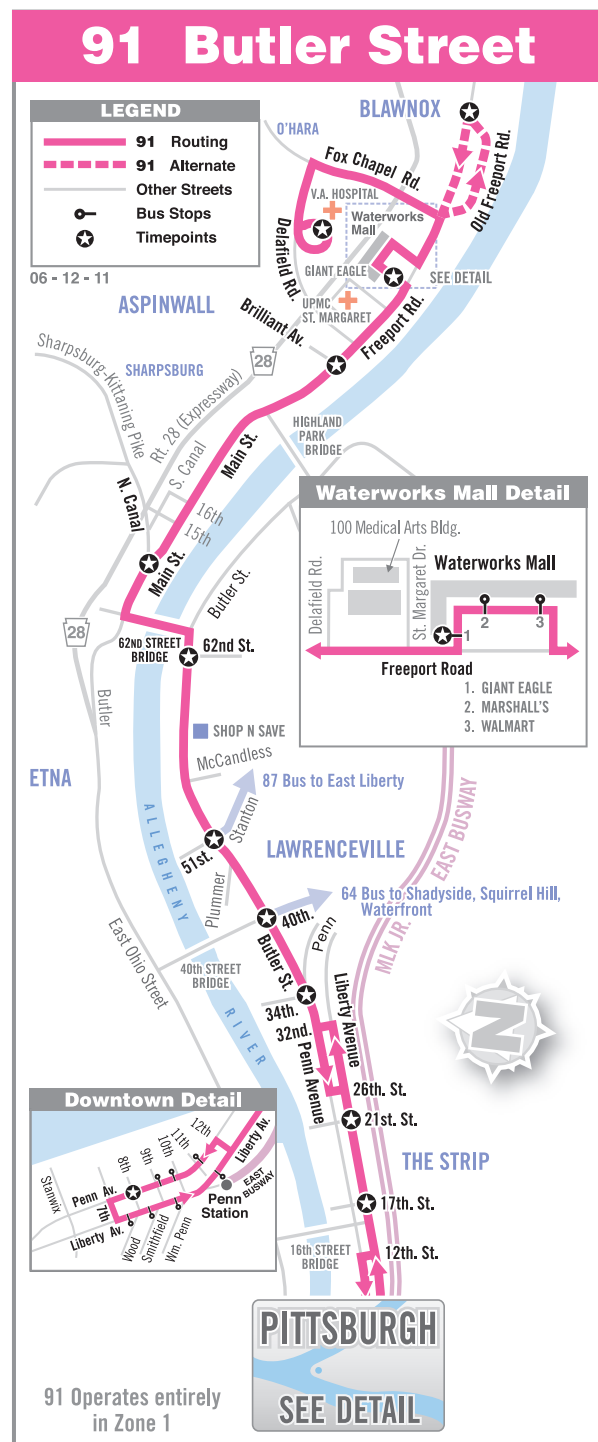

PortAuthority
Faster, Smarter, Better.

PortAuthority.org

transitpgh.blogspot.com | twitter.com/pghtransit

93 LAWRENCEVILLE-OAKLAND

MONDAY THROUGH FRIDAY SERVICE

To Oakland						To Lawrenceville					
Lawrenceville Shop 'N Save	Lawrenceville Butler St at 51st St	Lawrenceville Butler St at 41st St	Lawrenceville Penn Ave at Main St	Oakland N Craig St at Fifth Ave	Oakland DeSoto St past Fifth Ave	Oakland DeSoto St past Fifth Ave	Lawrenceville Main St near Penn Ave	Lawrenceville Butler St at Main St	Lawrenceville Butler St near Stanton Ave	Lawrenceville Shop 'N Save	
6:18	6:22	6:26	6:29	6:37	6:40	6:40	6:44	6:49	6:53	6:58	7:01
6:42	6:47	6:52	6:56	7:05	7:10	7:10	7:14	7:19	7:23	7:28	7:31
7:12	7:17	7:22	7:26	7:35	7:40	7:40	7:44	7:49	7:53	7:58	8:01
7:42	7:47	7:52	7:56	8:05	8:10	8:10	8:14	8:19	8:23	8:28	8:31
8:12	8:17	8:22	8:26	8:35	8:40	8:40	8:44	8:49	8:53	8:58	9:01
8:42	8:47	8:52	8:56	9:05	9:10	9:10	9:14	9:19	9:23	9:28	9:31
9:12	9:17	9:22	9:26	9:35	9:40	9:40	9:44	9:49	9:53	9:58	10:01
9:42	9:47	9:52	9:56	10:05	10:10	10:10	10:14	10:19	10:23	10:28	10:31
10:12	10:17	10:22	10:26	10:35	10:40	10:40	10:44	10:49	10:53	10:58	11:01
10:42	10:47	10:52	10:56	11:05	11:10	11:10	11:14	11:19	11:23	11:28	11:31
11:12	11:17	11:22	11:26	11:35	11:40	11:40	11:44	11:49	11:53	11:58	12:01
11:42	11:47	11:52	11:56	12:05	12:10	12:10	12:14	12:20	12:25	12:30	12:33
12:12	12:17	12:22	12:26	12:35	12:40	12:40	12:44	12:50	12:55	1:00	1:03
12:42	12:47	12:52	12:56	1:05	1:10	1:10	1:14	1:20	1:25	1:30	1:33
1:12	1:17	1:22	1:26	1:35	1:40	1:40	1:44	1:50	1:55	2:00	2:03
1:42	1:47	1:52	1:56	2:05	2:10	2:10	2:14	2:20	2:25	2:30	2:33
2:12	2:17	2:22	2:26	2:35	2:40	2:40	2:44	2:50	2:55	3:00	3:03
2:42	2:47	2:52	2:56	3:05	3:10	3:10	3:14	3:20	3:25	3:30	3:33
3:12	3:17	3:22	3:26	3:35	3:40	3:40	3:44	3:50	3:55	4:00	4:03
3:42	3:47	3:52	3:56	4:05	4:10	4:10	4:14	4:23	4:28	4:35	4:38
4:12	4:17	4:22	4:26	4:35	4:40	4:40	4:45	4:53	5:00	5:05	5:08
4:42	4:47	4:52	4:56	5:05	5:10	5:10	5:15	5:23	5:30	5:35	5:38
5:12	5:17	5:22	5:26	5:35	5:40	5:40	5:45	5:53	6:00	6:05	6:13
5:42	5:47	5:52	5:56	6:05	6:10	6:10	6:15	6:23	6:30	6:35	6:43
6:12	6:17	6:22	6:26	6:35	6:40	6:40	6:45	6:53	7:00	7:05	7:13
6:56	7:00	7:05	7:09	7:17	7:20	7:20	7:24	7:29	7:33	7:38	7:41

BUS STOPS

Route 91 Downtown Stops

Penn Avenue	at 11th Street (Greyhound) past 10th Street at 9th Street at 8th Street
Liberty Avenue	at Wood Street T Station at Smithfield Street at William Penn Place past 11th Street (Amtrak)

Route 93 Oakland Stops

North Craig Street	at Fifth Avenue
Fifth Avenue	at North Bellefield Avenue at Tennyson Avenue at Bigelow Boulevard at Thackeray Street
DeSoto Street	past Fifth Avenue at O'Hara Street
O'Hara Street	at Thackeray Street at Bigelow Boulevard
Bigelow Boulevard	at Tennyson Avenue

ANNOUNCEMENTS

June 12, 2011 Service Changes:

Route 91: Service to VA Hospital is reduced. Trips will alternate between VA Hospital and Old Freeport Road in O'Hara. The entire schedule is revised.

SERVICE NOTES

Route 91 Sunday service operates on New Year's Day, Memorial Day, Independence Day, Labor Day, Thanksgiving and Christmas.