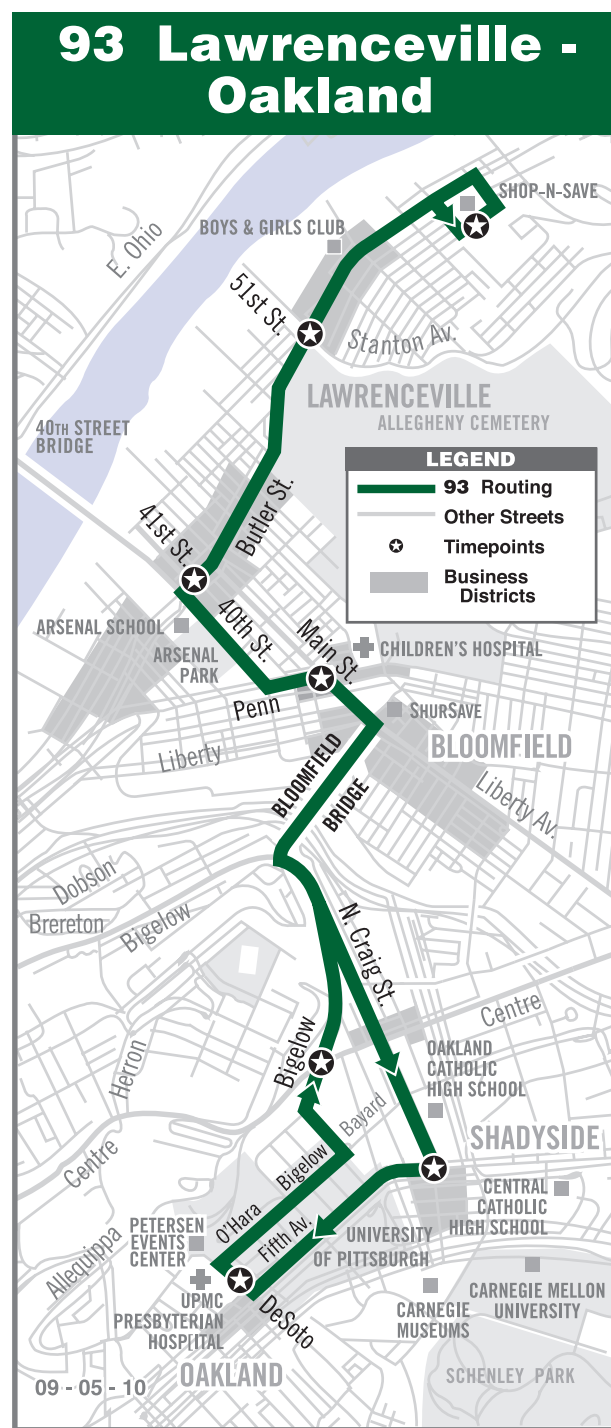

PortAuthority
Faster, Smarter, Better.

PortAuthority.org

transitpgh.blogspot.com | twitter.com/pghtransit

93 LAWRENCEVILLE-OAKLAND

MONDAY THROUGH FRIDAY SERVICE

To Oakland						To Lawrenceville					
Lawrenceville Shop 'N Save	Lawrenceville Butler St at 51st St	Lawrenceville Butler St at 41st St	Lawrenceville Penn Ave at Main St	Oakland N Craig St at Fifth Ave	Oakland DeSoto St past Fifth Ave	Oakland DeSoto St past Fifth Ave	Lawrenceville Main St near Penn Ave	Lawrenceville Butler St at Main St	Lawrenceville Butler St near Stanton Ave	Lawrenceville Shop 'N Save	
6:18	6:22	6:26	6:29	6:37	6:40	6:40	6:44	6:49	6:53	6:58	7:01
6:42	6:47	6:52	6:56	7:05	7:10	7:10	7:14	7:19	7:23	7:28	7:31
7:12	7:17	7:22	7:26	7:35	7:40	7:40	7:44	7:49	7:53	7:58	8:01
7:42	7:47	7:52	7:56	8:05	8:10	8:10	8:14	8:19	8:23	8:28	8:31
8:12	8:17	8:22	8:26	8:35	8:40	8:40	8:44	8:49	8:53	8:58	9:01
8:42	8:47	8:52	8:56	9:05	9:10	9:10	9:14	9:19	9:23	9:28	9:31
9:12	9:17	9:22	9:26	9:35	9:40	9:40	9:44	9:49	9:53	9:58	10:01
9:42	9:47	9:52	9:56	10:05	10:10	10:10	10:14	10:19	10:23	10:28	10:31
10:12	10:17	10:22	10:26	10:35	10:40	10:40	10:44	10:49	10:53	10:58	11:01
10:42	10:47	10:52	10:56	11:05	11:10	11:10	11:14	11:19	11:23	11:28	11:31
11:12	11:17	11:22	11:26	11:35	11:40	11:40	11:44	11:49	11:53	11:58	12:01
11:42	11:47	11:52	11:56	12:05	12:10	12:10	12:14	12:20	12:25	12:30	12:33
12:12	12:17	12:22	12:26	12:35	12:40	12:40	12:44	12:50	12:55	1:00	1:03
12:42	12:47	12:52	12:56	1:05	1:10	1:10	1:14	1:20	1:25	1:30	1:33
1:12	1:17	1:22	1:26	1:35	1:40	1:40	1:44	1:50	1:55	2:00	2:03
1:42	1:47	1:52	1:56	2:05	2:10	2:10	2:14	2:20	2:25	2:30	2:33
2:12	2:17	2:22	2:26	2:35	2:40	2:40	2:44	2:50	2:55	3:00	3:03
2:42	2:47	2:52	2:56	3:05	3:10	3:10	3:14	3:20	3:25	3:30	3:33
3:12	3:17	3:22	3:26	3:35	3:40	3:40	3:44	3:50	3:55	4:00	4:03
3:42	3:47	3:52	3:56	4:05	4:10	4:10	4:14	4:23	4:28	4:35	4:38
4:12	4:17	4:22	4:26	4:35	4:40	4:40	4:45	4:53	5:00	5:05	5:08
4:42	4:47	4:52	4:56	5:05	5:10	5:10	5:15	5:23	5:30	5:35	5:38
5:12	5:17	5:22	5:26	5:35	5:40	5:40	5:45	5:53	6:00	6:05	6:13
5:42	5:47	5:52	5:56	6:05	6:10	6:10	6:15	6:23	6:30	6:35	6:43
6:12	6:17	6:22	6:26	6:35	6:40	6:40	6:45	6:53	7:00	7:05	7:13
6:56	7:00	7:05	7:09	7:17	7:20	7:20	7:24	7:29	7:33	7:38	7:41

BUS STOPS

Route 91 Downtown Stops

Penn Avenue	at 11th Street (Greyhound) past 10th Street at 9th Street at 8th Street
Liberty Avenue	at Wood Street T Station at Smithfield Street at William Penn Place past 11th Street (Amtrak)

Route 93 Oakland Stops

North Craig Street	at Fifth Avenue
Fifth Avenue	at North Bellefield Avenue at Tennyson Avenue at Bigelow Boulevard at Thackeray Street
DeSoto Street	past Fifth Avenue at O'Hara Street
O'Hara Street	at Thackeray Street at Bigelow Boulevard
Bigelow Boulevard	at Tennyson Avenue

ANNOUNCEMENTS

June 12, 2011 Service Changes:

Route 91: Service to VA Hospital is reduced. Trips will alternate between VA Hospital and Old Freeport Road in O'Hara. The entire schedule is revised.

SERVICE NOTES

Route 91 Sunday service operates on New Year's Day, Memorial Day, Independence Day, Labor Day, Thanksgiving and Christmas.