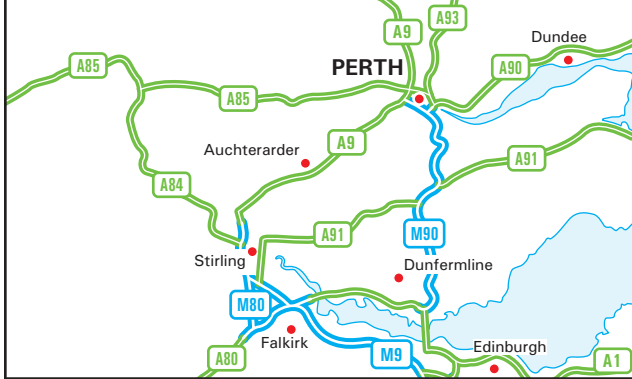

Ramada Perth
 West Mill Street
 Perth PH1 5QP
 Tel: +44 (0)1738 628 281
 Fax: +44 (0)1738 643 423
 www.ramadajarvis.co.uk

By Road
From Edinburgh

- Follow signs for the Forth Road Bridge, M90.
- Join the M90 Northbound.
- Remain on the M90 until its terminus and at the roundabout take the third joining the A93.
- Remain on the A93 for 2.5 miles into Perth to the junction with the A989.
- Turn left into Caledonian Road, and at the lights turn right onto the Old High Street.
- Turn into Barrier car park.
- The hotel is located on the left hand side (see inset).

From Glasgow

- Follow the M8 and the M80 Northbound, joining the A9 just North of Stirling.
- Continue on the A9 towards Perth and at the roundabout with the M90/A93, take the second exit onto the A93.
- Remain on the A93 for 2.5 miles into Perth and at the junction with the A989.
- Turn left into Caledonian Road, and at the lights turn right onto the Old High Street.
- Turn into barrier car park.
- The hotel is located on the left hand side (see inset).

Car Parking

- Limited free guest parking.

By Train

- Perth is the nearest mainline station, which is 1/2 mile from our hotel.

By Air

- Edinburgh is the nearest airport, which is 46 miles from our hotel.