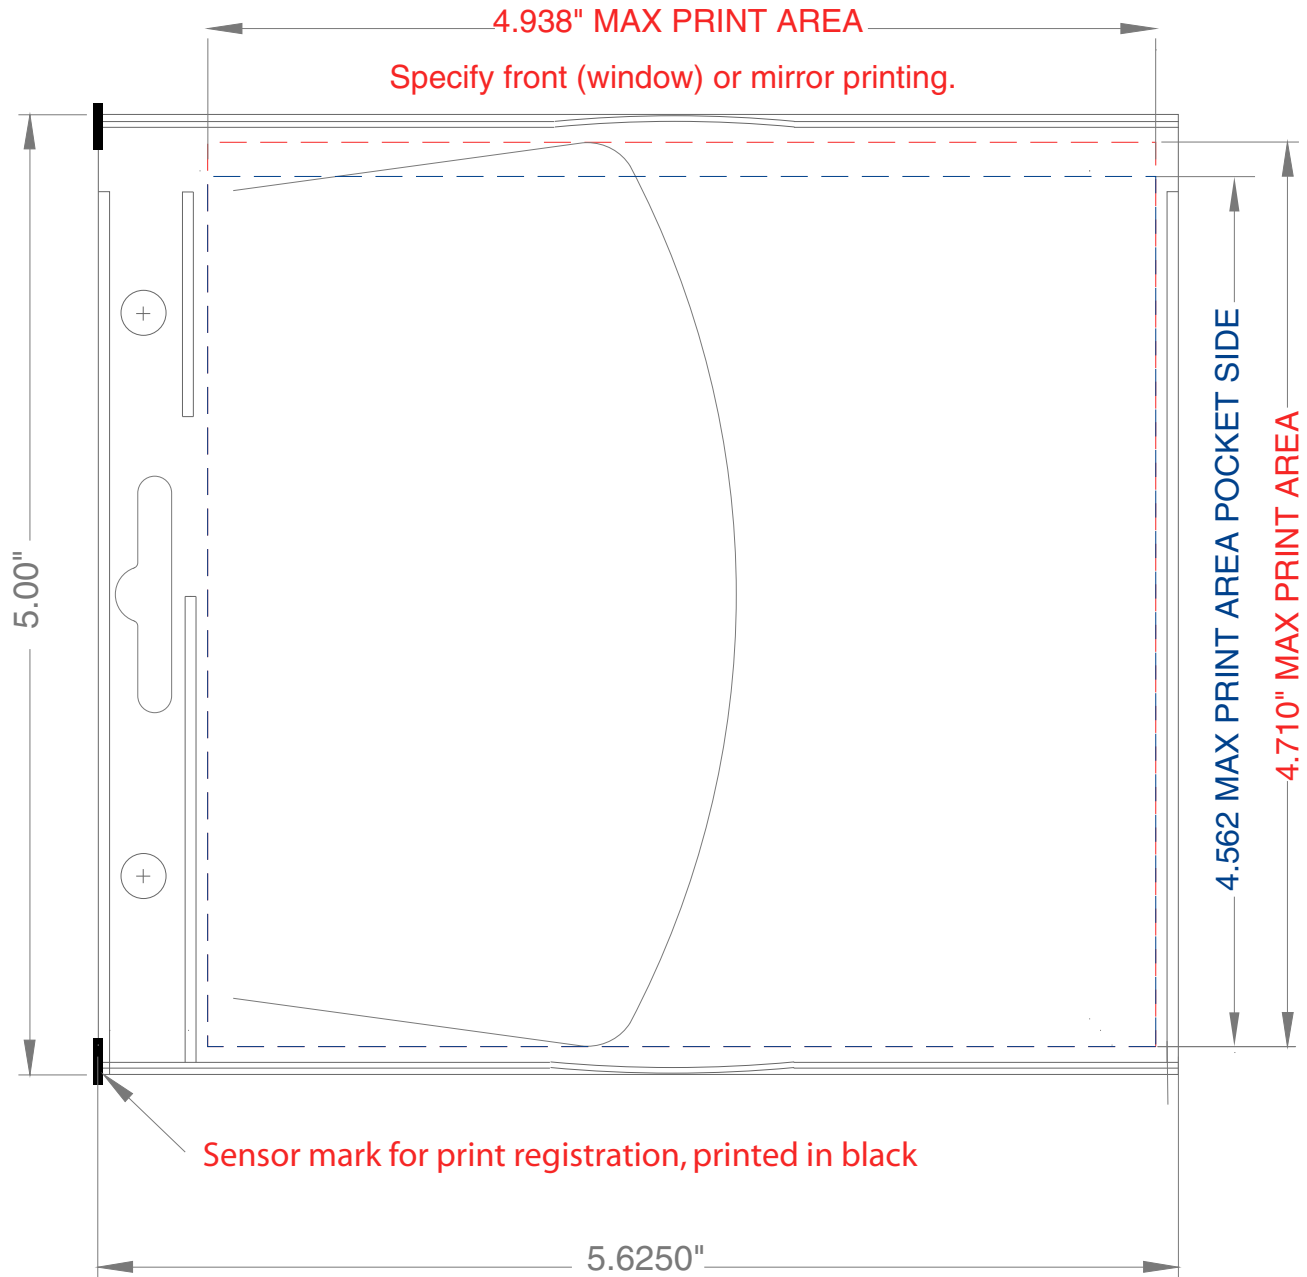

U-1000 Sleeve Print Template

**UniP.O.P.<sup>TM</sup>**

Max. print area: 4.938 x 4.710 inches

Max. Print Area Pocket: 4.938 x 4.532 inches

← WEB DIRECTION →

UNIVENTURE  
DISC PACKAGING & SYSTEMS

800.992.8262