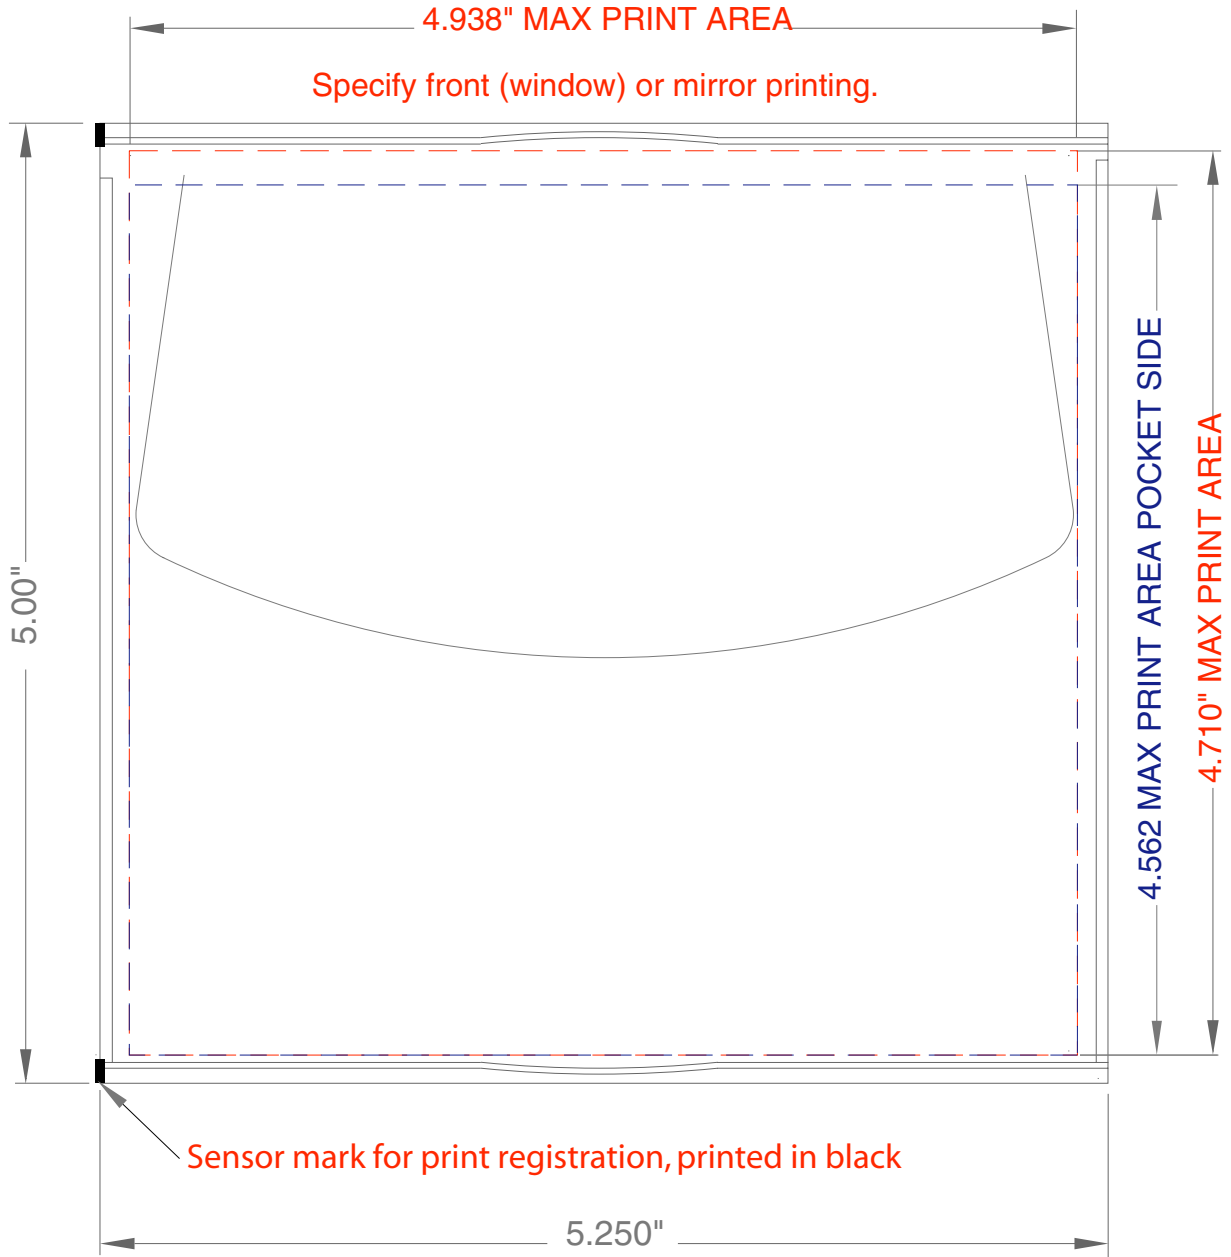

U-1000 Sleeve Print Template

**Modified Jewelpak**

Max. print area: 4.938 x 4.710 inches

Max. Print Area Pocket: 4.938 x 4.532 inches

UNIVENTURE  
DISC PACKAGING & SYSTEMS

800.992.8262