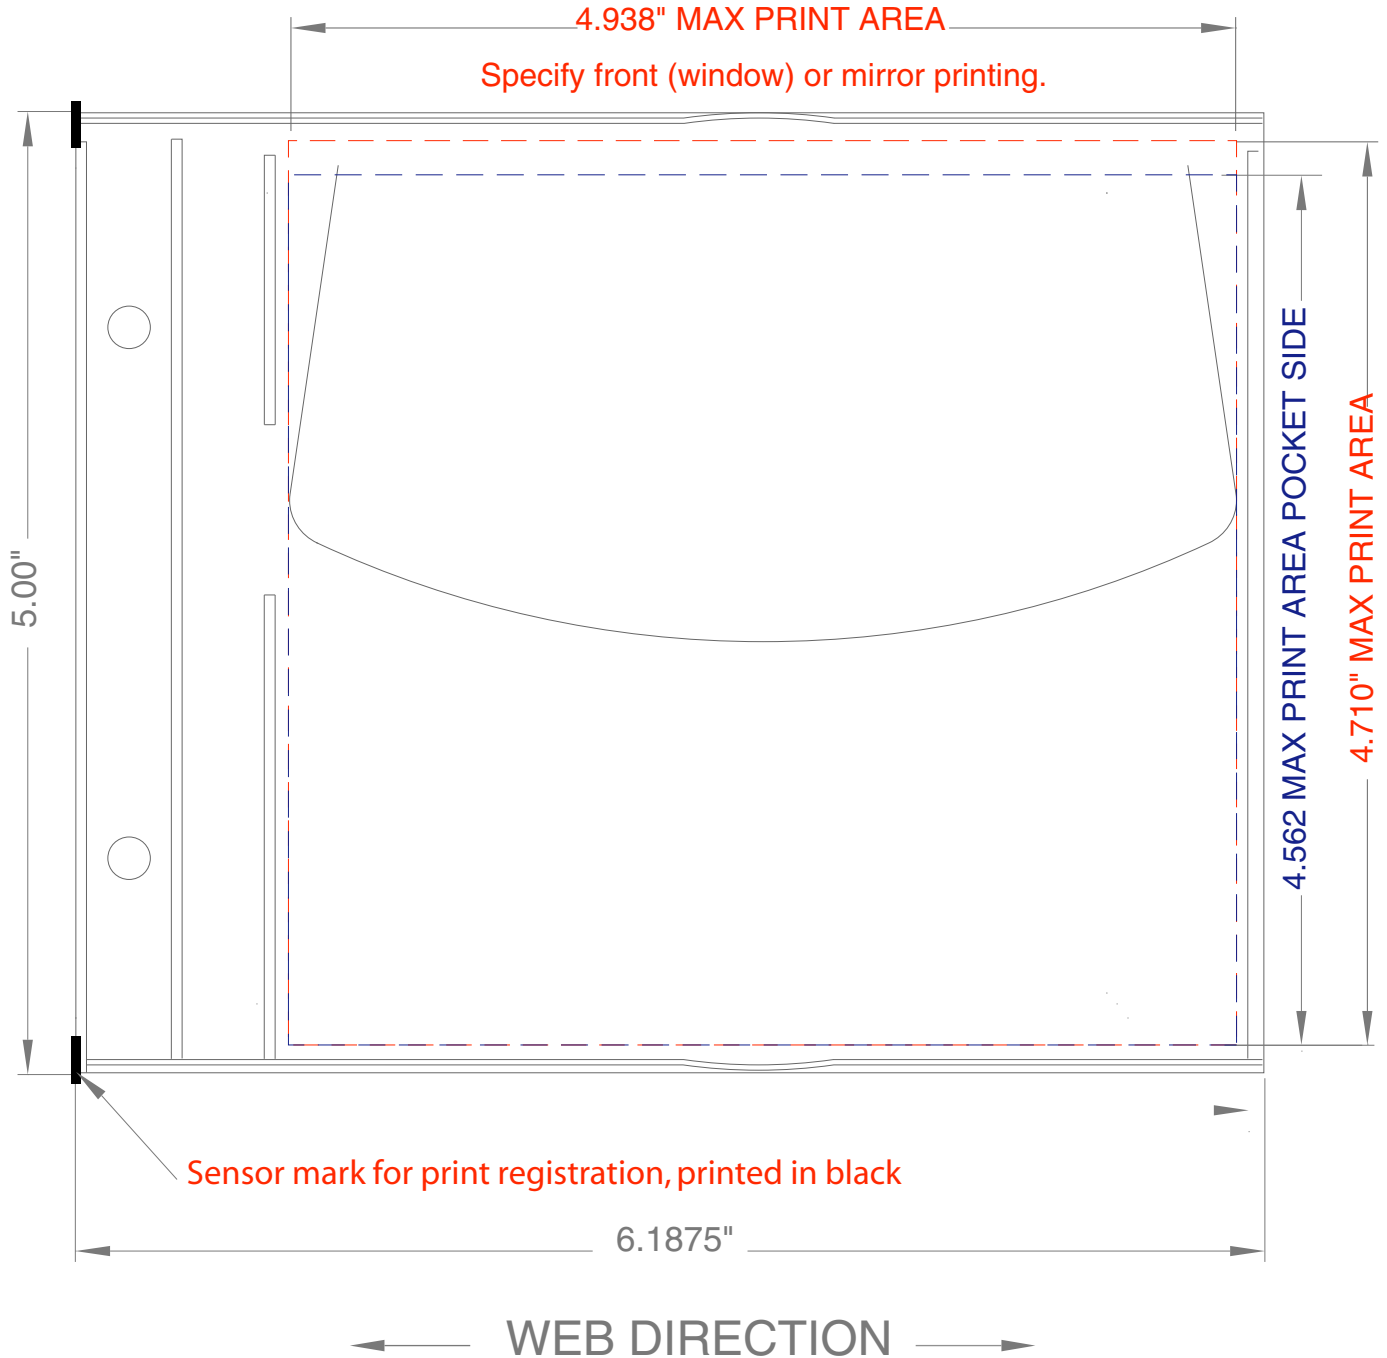

U-1000 Sleeve Print Template

# Jewelpak Page

Max. print area: 4.938 x 4.710 inches

Max. Print Area Pocket: 4.938 x 4.532 inches

UNIVENTURE  
DISC PACKAGING & SYSTEMS

800.992.8262