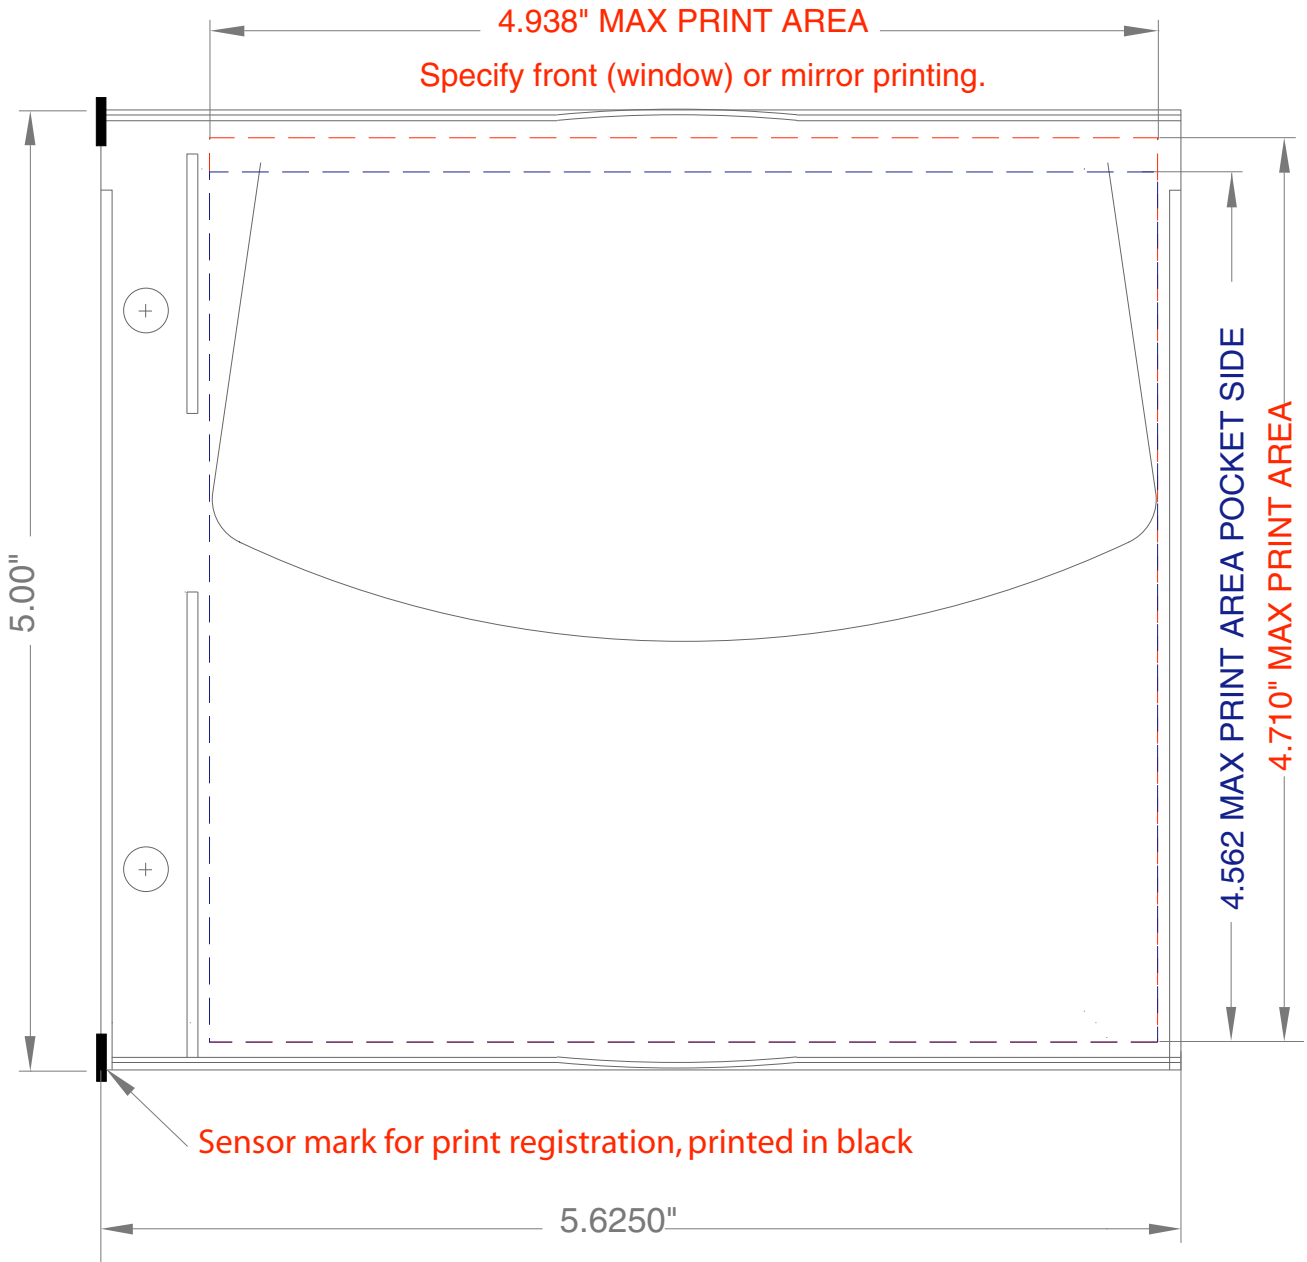

U-1000 Sleeve Print Template

Jewelpak

Max. print area: 4.938 x 4.710 inches

Max. Print Area Pocket Side: 4.938 x 4.532 inches

← WEB DIRECTION →

U N I V E N T U R E
D I S C P A C K A G I N G & S Y S T E M S