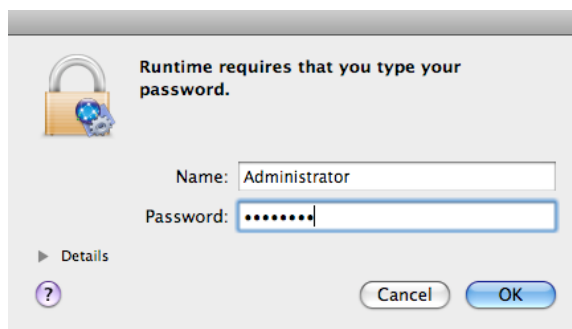

- DeployStudio will now start creating the image.