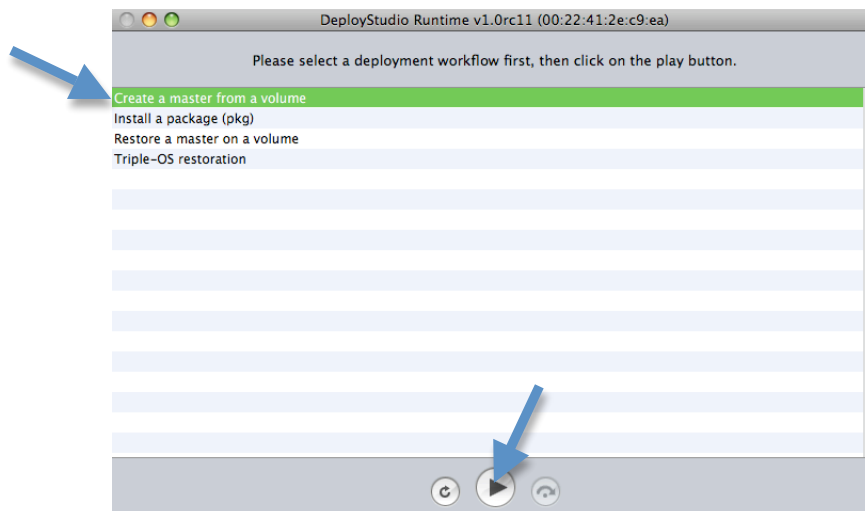

Creating an Image with Deploy Studio

<http://www.deploystudio.com/Home.html>

- Boot the computer (that you want to create an image of) off of an external hard drive.
- Launch Deploy Studio Runtime either from the dock or from /Applications/Utilities.

- On the login window to the program enter one of the following:

A screenshot of the DeployStudio Runtime login window. The 'Server address' dropdown menu is set to 'http://localhost:60080'. The 'User name' field contains 'admin' and the 'Password' field is masked with seven dots. A checked checkbox labeled 'Remember password in Keychain' is visible. At the bottom, there are 'Cancel' and 'Connect' buttons.

A screenshot of the DeployStudio Runtime login window. The 'Server address' dropdown menu is set to 'http://127.0.0.1:60080'. The 'User name' field contains 'admin' and the 'Password' field is masked with seven dots. A checked checkbox labeled 'Remember password in Keychain' is visible. At the bottom, there are 'Cancel' and 'Connect' buttons.

- Click Connect.
  - Note: Sometimes localhost works and sometimes it doesn't. If you set remember password, you might still have to type in 127.0.0.1.
- On the Workflow window select Create a Master from a Volume. Click on the Play button at the bottom of the window.