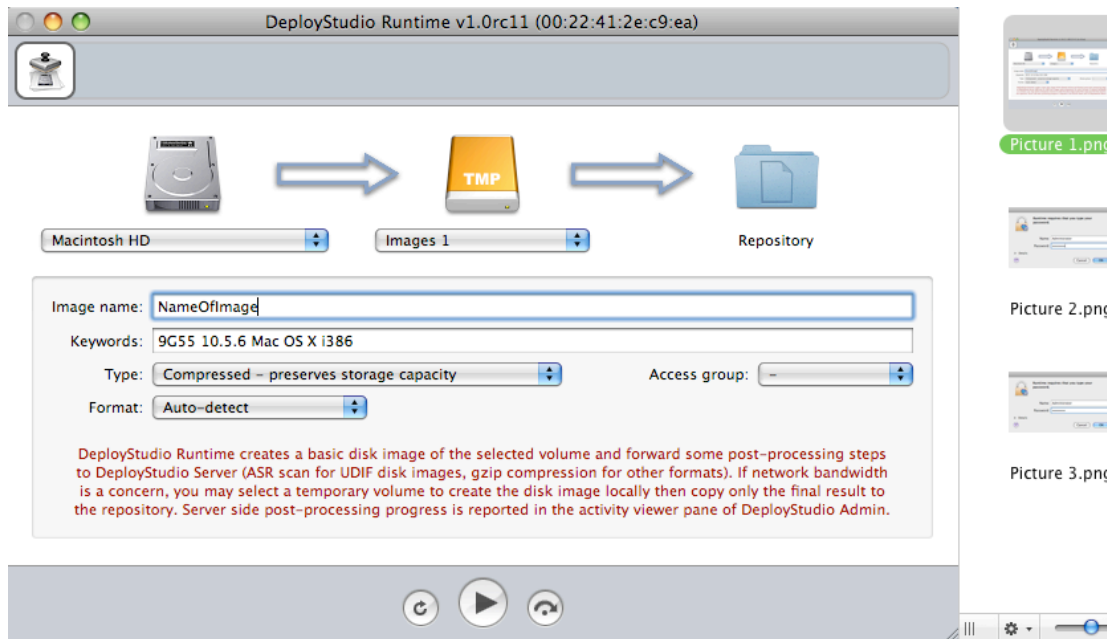

- On the next window select the Macintosh HD from the first pull-down menu. Select Images from the second pull-down menu. Under Image Name, provide a name of your image. Make sure Type is Compressed – preserves storage capacity. Click the Play button at the bottom of the window.

- When you are asked to Authenticate, type in the Administrator's username and password, then click Ok. You will have to Authenticate twice.